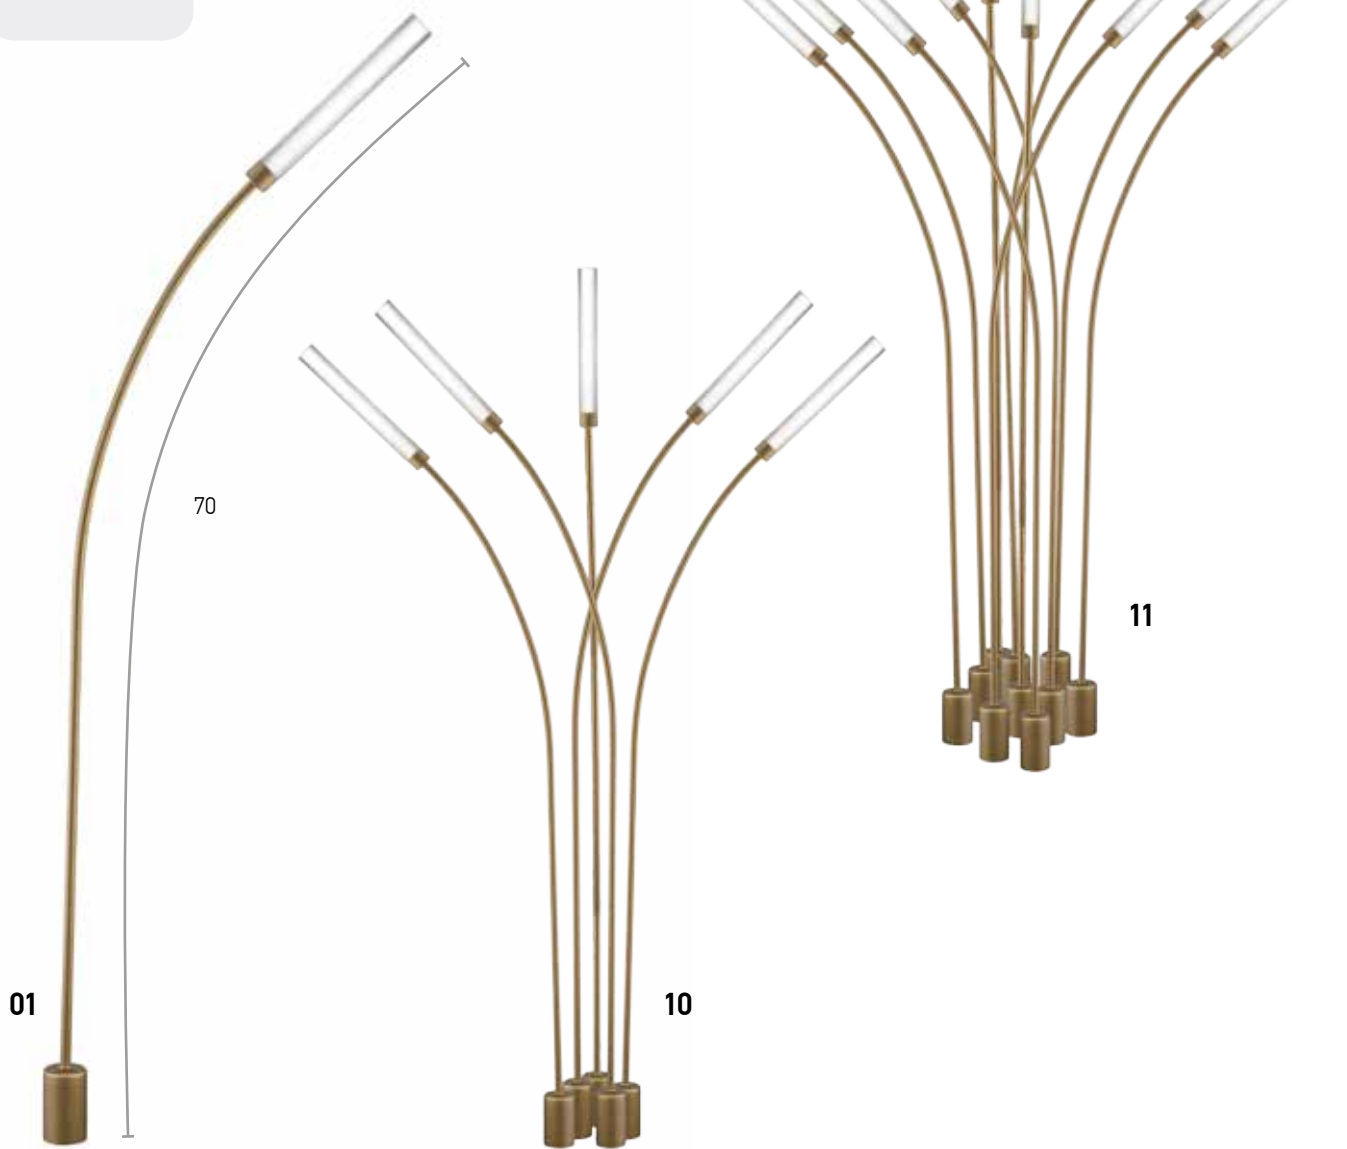

395

01238

Floor lamp
Floor lamp 5 lights
Floor lamp 10 lights

Height 70 cm
Diameter 50 cm
Diameter 60 cm

100-01238-01
100-01238-10
100-01238-11

Material
Lighting Source
IP 54

Brass
LED 2W 3000K, 160 lm/light