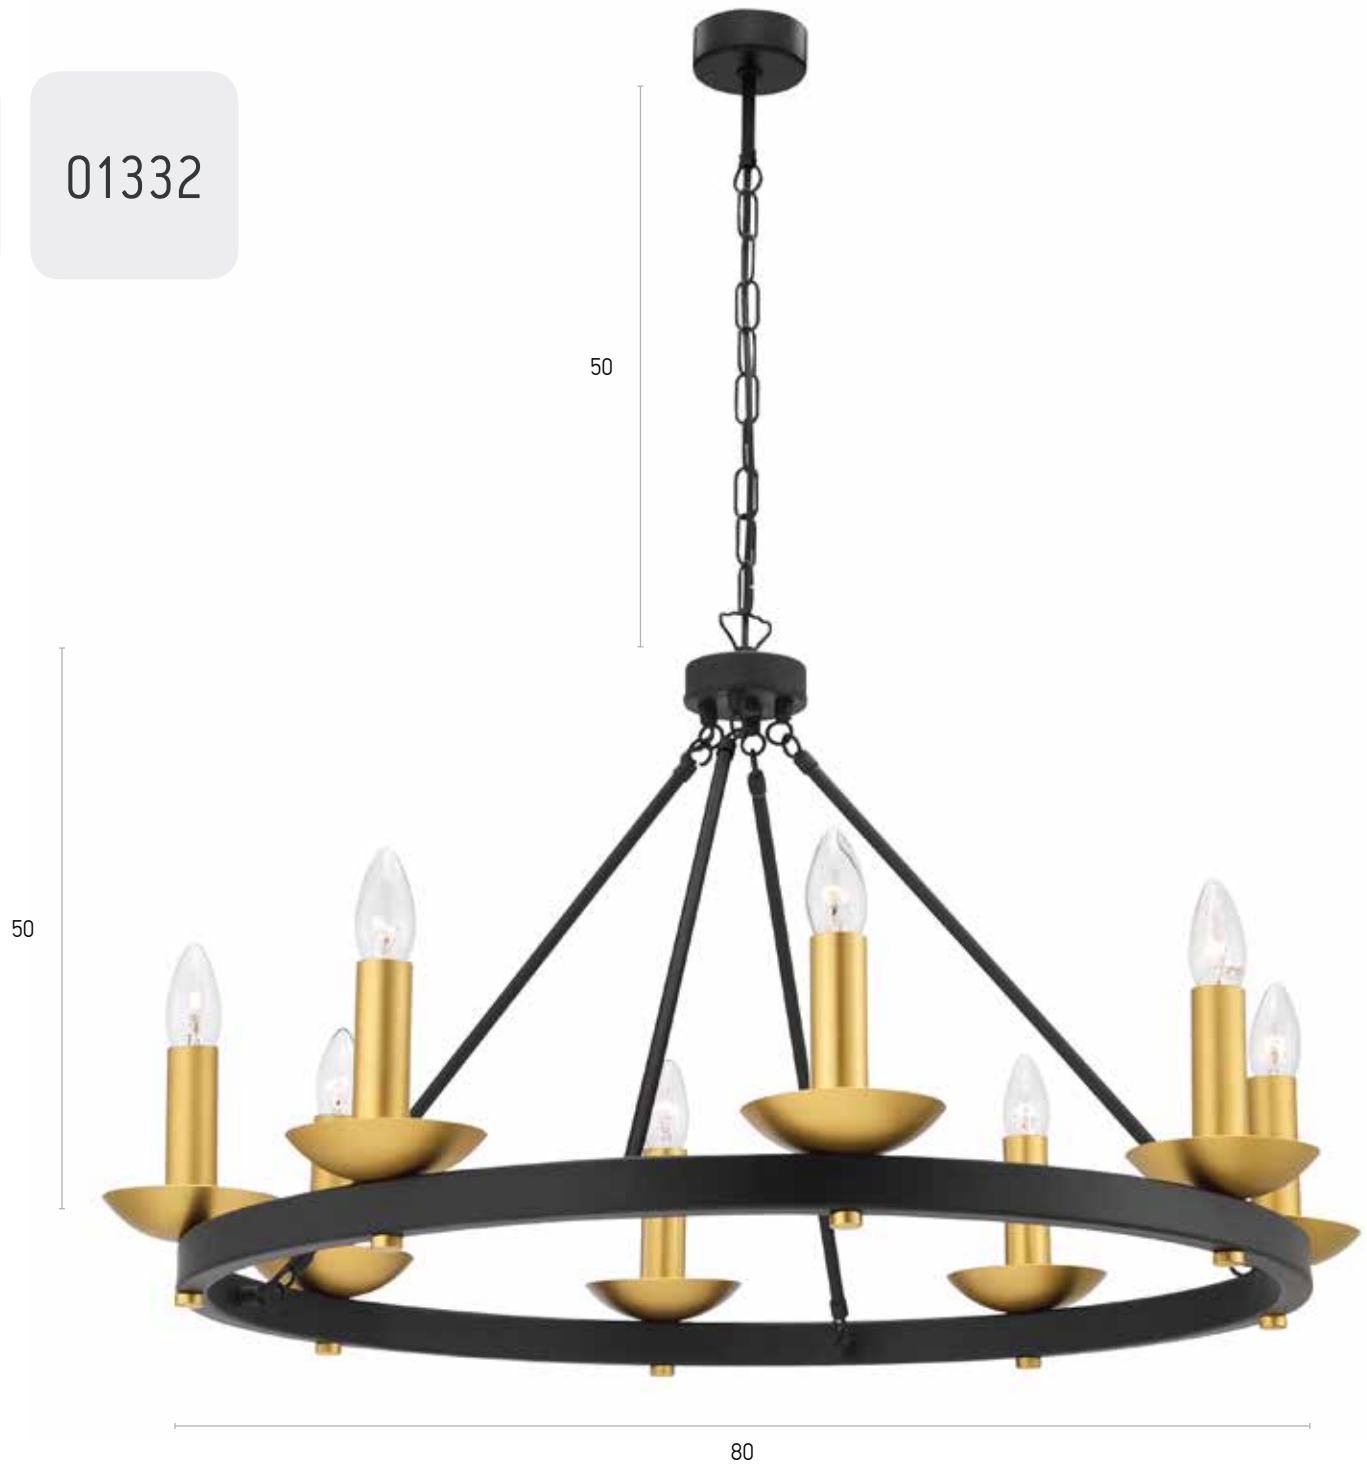

01330

Flexible Led light-tube

Pendant Circle

Circle diameter	60 cm
Cable length:	120 cm
Led light-tube length	300 cm
Lighting source	30W 3000K, 2500 lm

Pendant Bar

Bar length	100 cm
Cable length	120 cm
Led light-tube length	200 cm
Lighting Source	20W 3000K 1600 lm

Wall lamp

Rosette diameter	10 cm
Distance from wall	10 cm
Led light-tube length	210 cm
Lighting Source	20W 3000K, 1800 lm

Material
IP 20

Suggested Colors

Metal

18

18

04

01332

8 candle-lights on a pendant circle

100-01332-14

Material
Bulb holder
Candle height
Cable and chain
IP 20

Metal
8x E14
15 cm
50 cm

Suggested Colors

01168

18 Light Pendant Diameter 65 cm Height 50 cm
30 Light Pendant Diameter 80 cm Height 80 cm