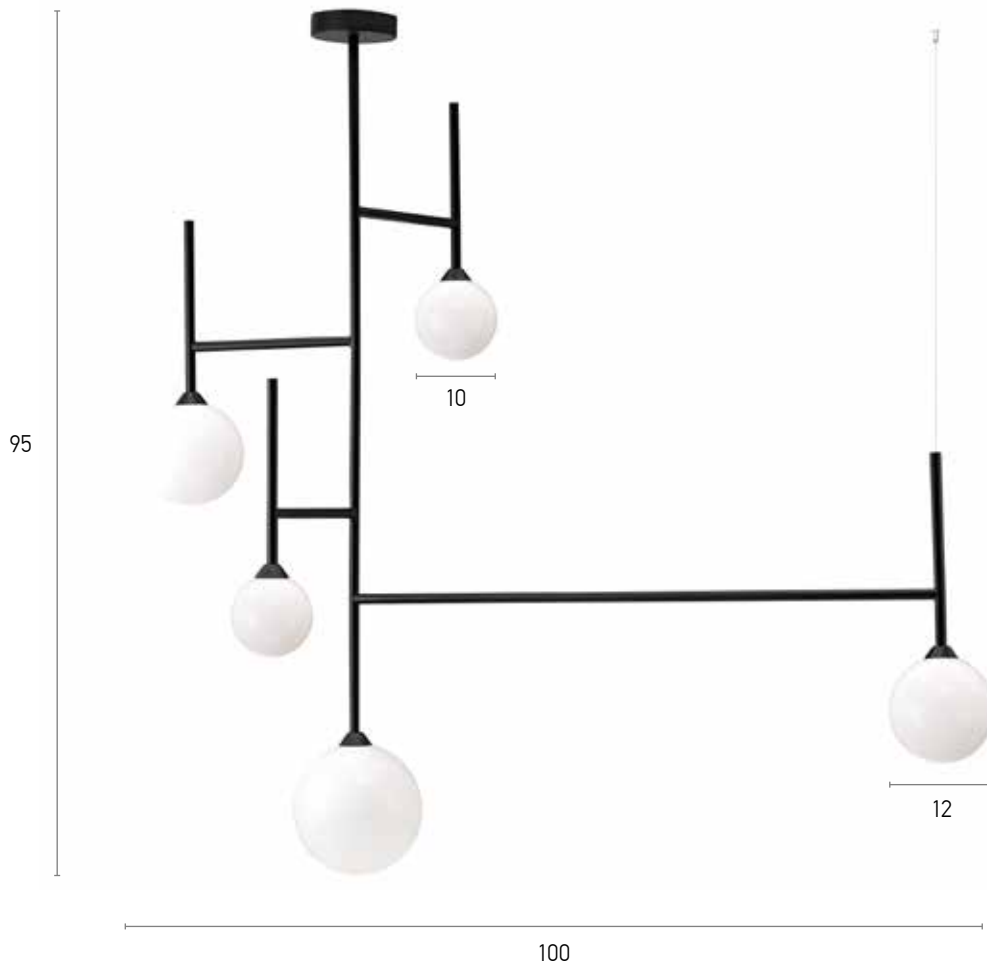

01205

5 light pendant

100-01205-12

Material
Bulb holder
IP 20

Metal, Glass ball
5xG9, LED

Suggested Colors