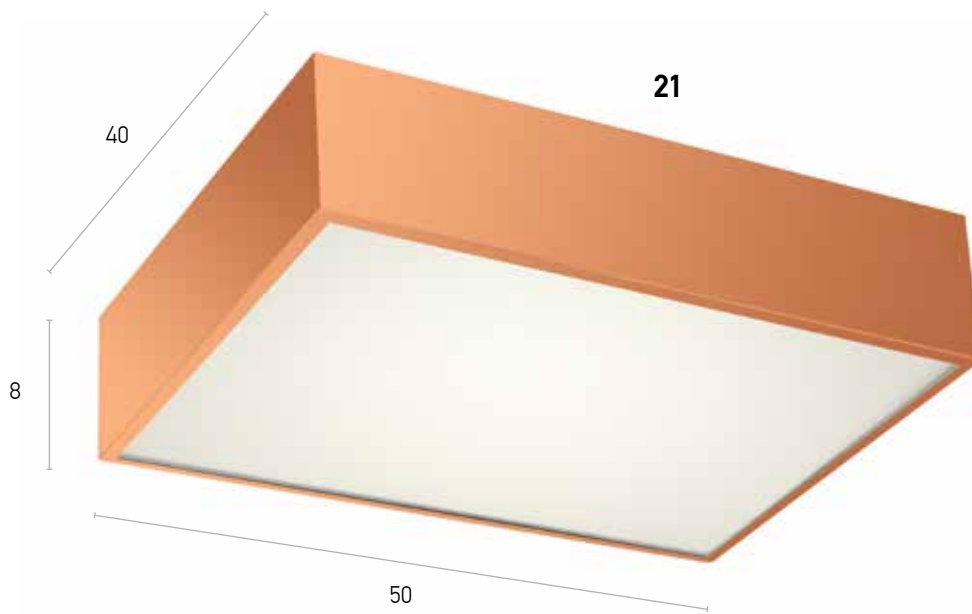

01297

Ceiling lamp
Ceiling lamp

100-01297-20 LED 25W 3000K, 2300 lm
100-01297-21 LED 36W 3000K, 3300 lm

Material
IP 20

Metal

Suggested Colors