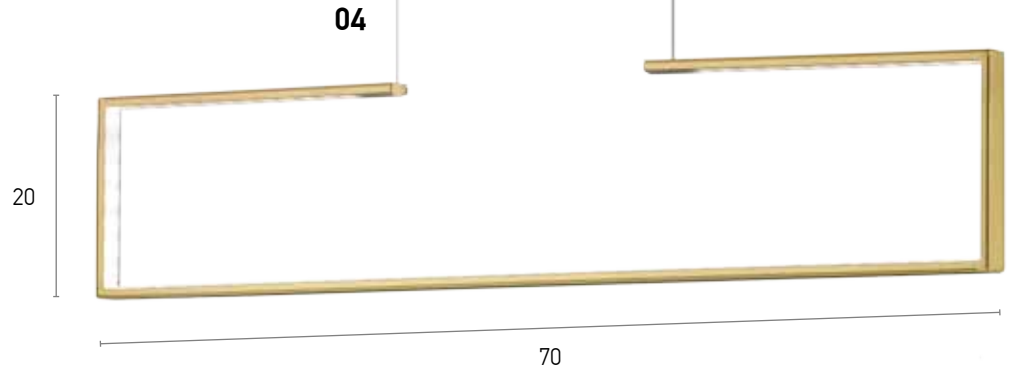

01133

Pendant light
Pendant light
Pendant light
3 light pendant

Base 60x20 cm

100-01133-04
100-01133-05
100-01133-06
100-01133-07

Material
Lighting Source
Cable
IP 20
Suggested Colors

Metal
LED 35W 3000K,
3000 lm/light
120 cm