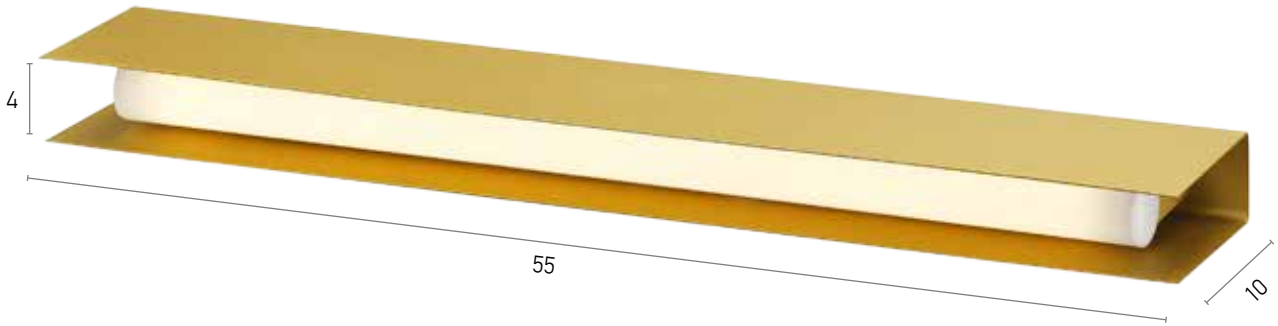

Wall lamp

100-01174-18
100-01174-19

Material
Bulb holder
IP 20

Metal
Linestra (bulb included)

Suggested Colors