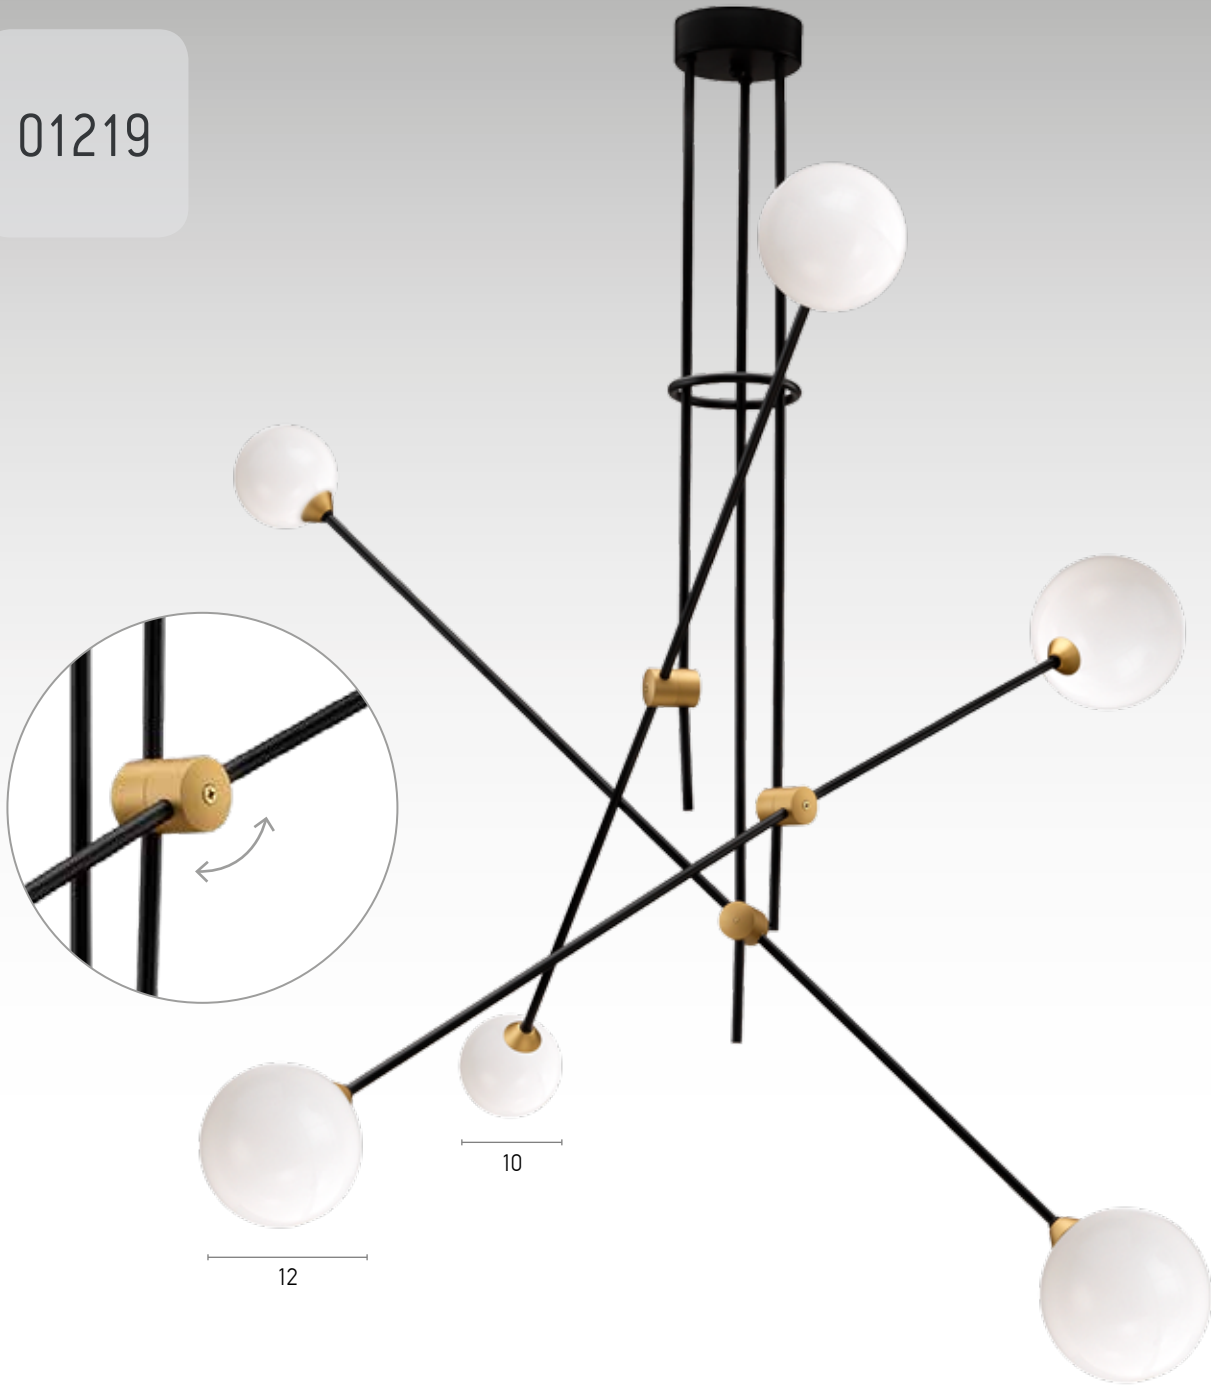

Metal
6xG9, LED
120 cm

Suggested Colors

01205

5 light pendant

100-01205-12

Material
Bulb holder
IP 20

Metal, Glass ball
5xG9, LED

Suggested Colors

01277

Pendant 2-light

100-01277-05

Material
Bulb holder
Cable
IP 20

Metal and Aluminium
2xGU10, LED
120 cm

Suggested Colors

01219

6 light Pendant

Width 150 cm

Height 120 cm

100-01219-13

Material
Bulb holder
IP 20

Metal, Glass ball
6xG9, LED

Suggested Colors

30

01227

6 light Pendant

123-01227-13

Material
Lighting Source
Cable
IP 20
Color

Metal
36W 3000K, 2900 lm
120 cm
Black, Copper

01068

Pendant 15 lights Diameter 100 cm Height 120 cm
Pendant 10 lights Diameter 100 cm Height 80 cm