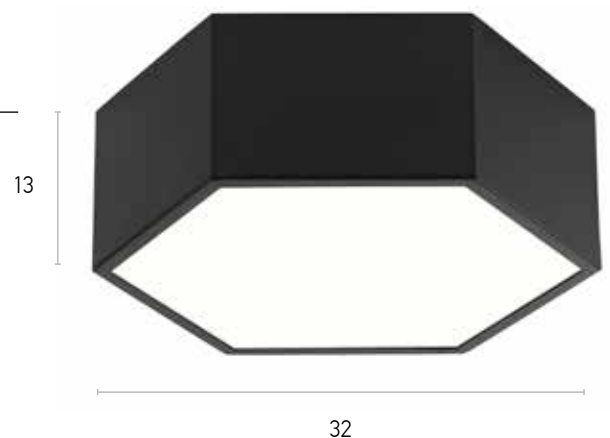

01298

20

201

21

211

Ceiling lamp

100-01298-20	LED 10W 3000K, 920 lm
100-01298-201	LED 10W 3000K, 920 lm
100-01298-21	LED 15W 3000K, 1350 lm
100-01298-211	LED 15W 3000K, 1350 lm

Material
IP 20

Metal

Suggested Colors