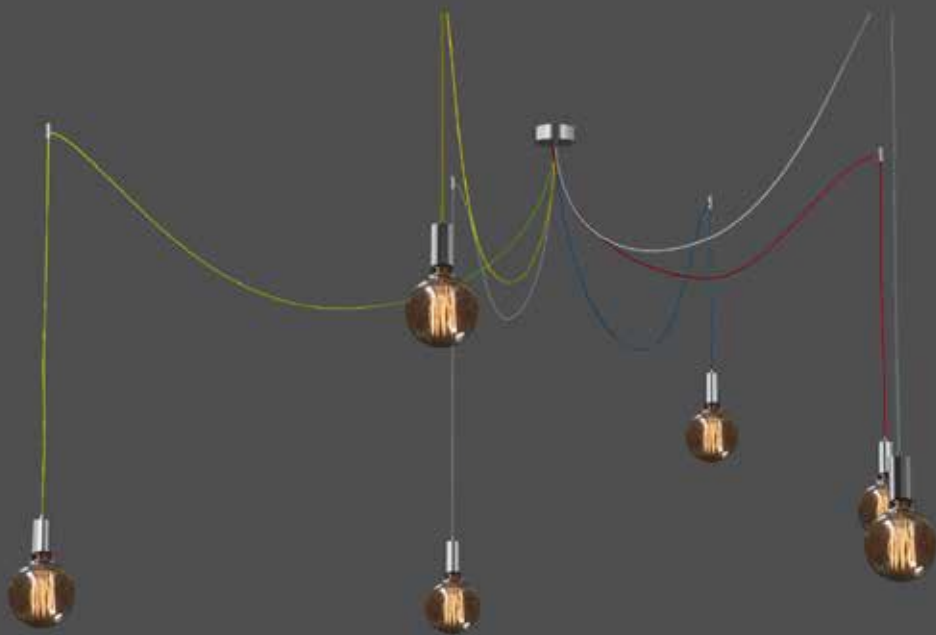

09600

Pendant light	100-09600-04
3 light pendant	100-09600-06
5 light pendant	100-09600-07
6 light pendant	100-09600-13

Material	Fabric cables
Bulb holder	E27, LED (<i>Bulbs not included</i>)
Cable	130 cm

IP 20	
Color	Any color, any additional length
	3 Euro/meter, Ceiling accessory 6 Euro/pcs.

409