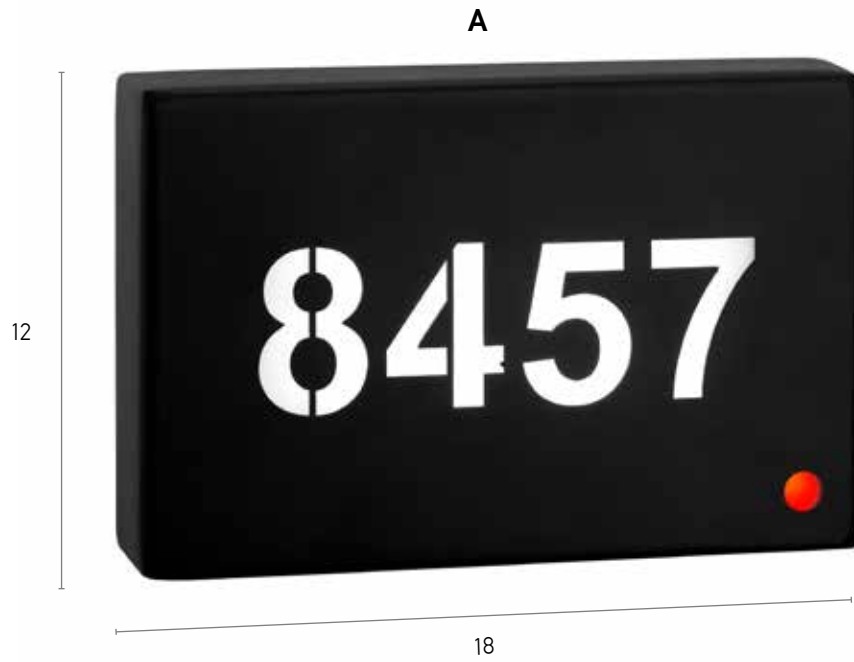

01178

Room Numbering Light

100-01178-18

Material
Lighting Source
IP 20

Metal
LED 5W 3000K, 400 lm

Suggested Colors

362