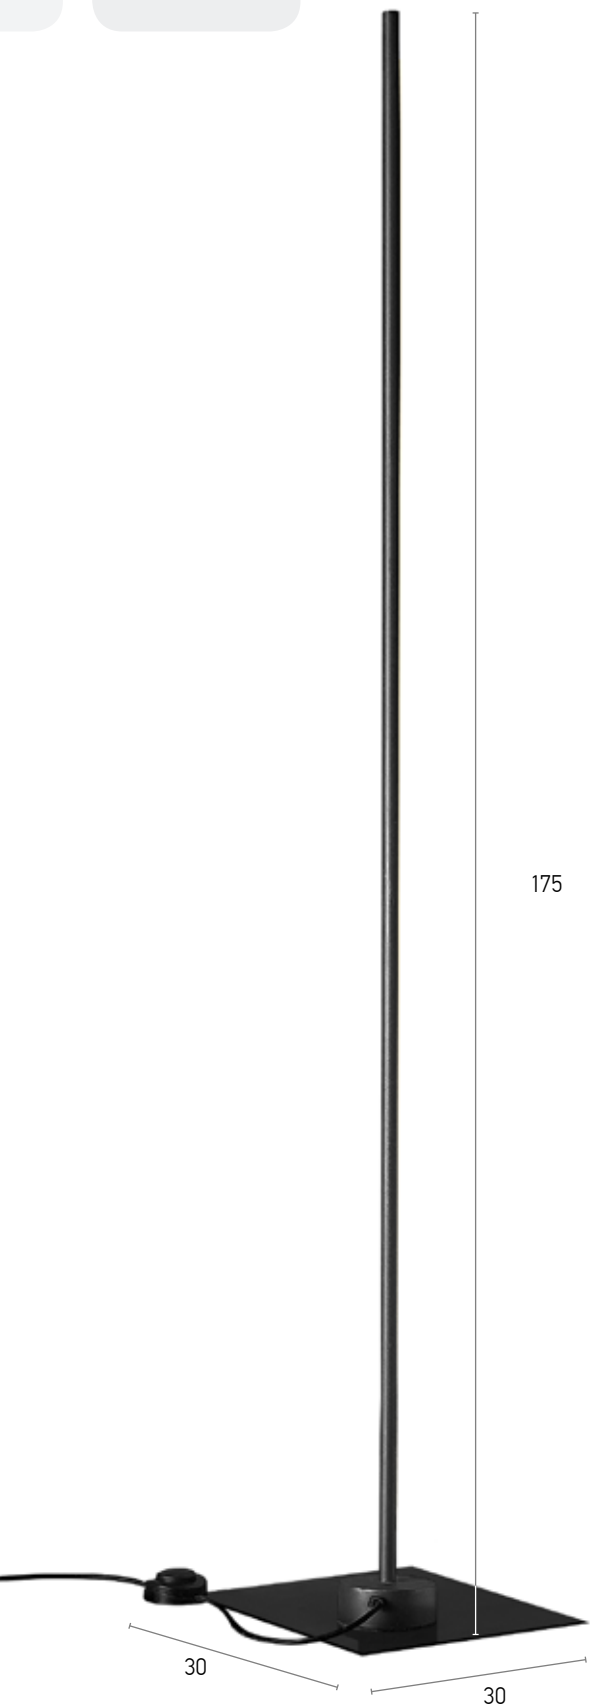

01048

Floor Lamp	Diameter 40 cm	Height 50 cm	114-01048-02
Material	Metal, Glass		
Bulb holder	E27, LED		
Cable	100 cm		
IP 20			
Color	Black, Brown		

01196

Floor lamp

100-01196-10

Material
Lighting Source
Cable
IP 20