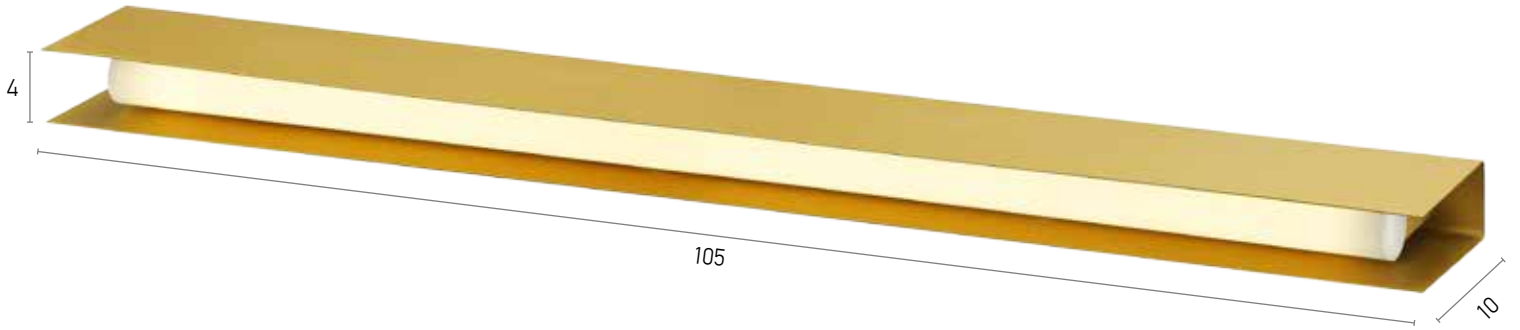

01174

19

18

Wall lamp

100-01174-18
100-01174-19

Material
Bulb holder
IP 20

Metal
Linestra (bulb included)

Suggested Colors