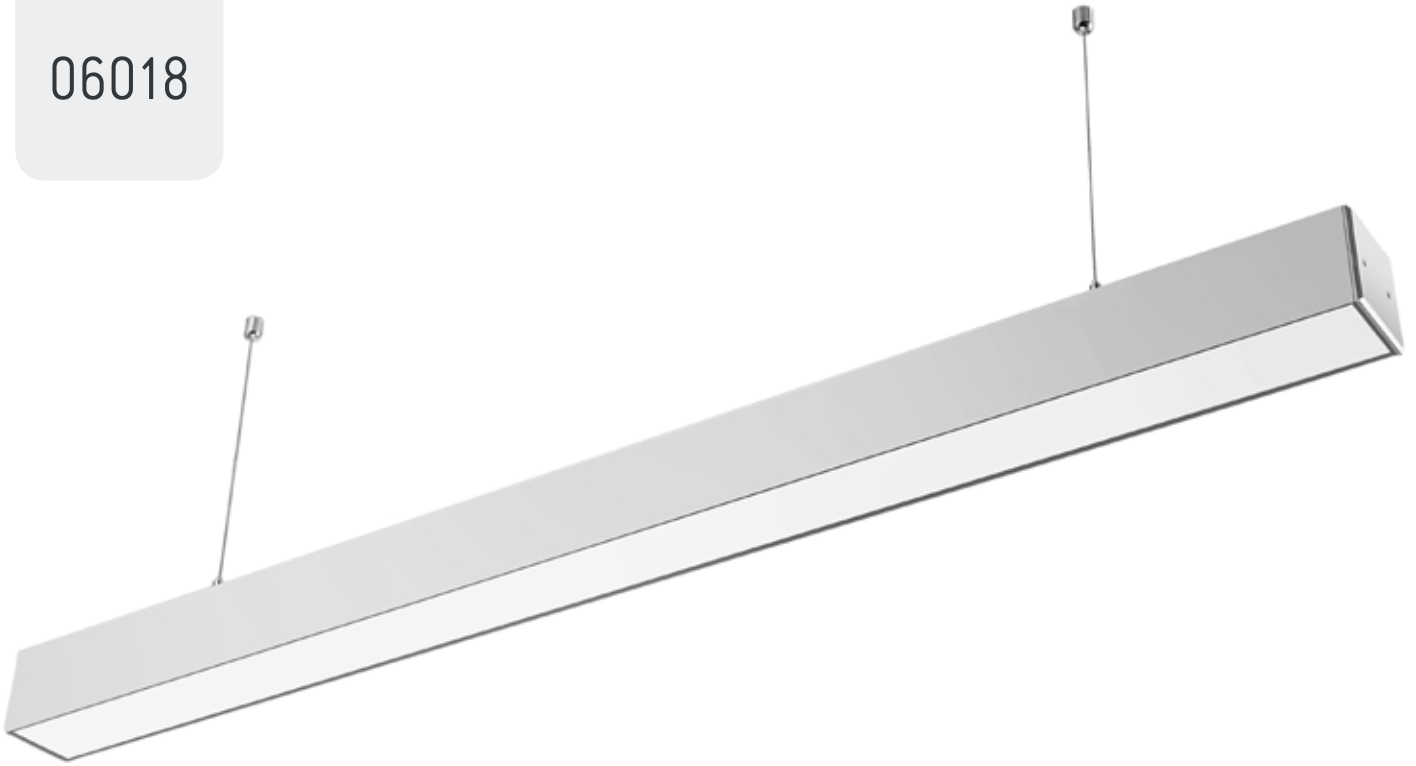

06018

Pendant light   Length 180 cm   Width 50 cm   Height 7 cm

507-06018-01
60W 4200K, 6500 lm, Ra > 90

Material
Cable
IP 20

Aluminium frame
120 cm

Suggested Colors

332