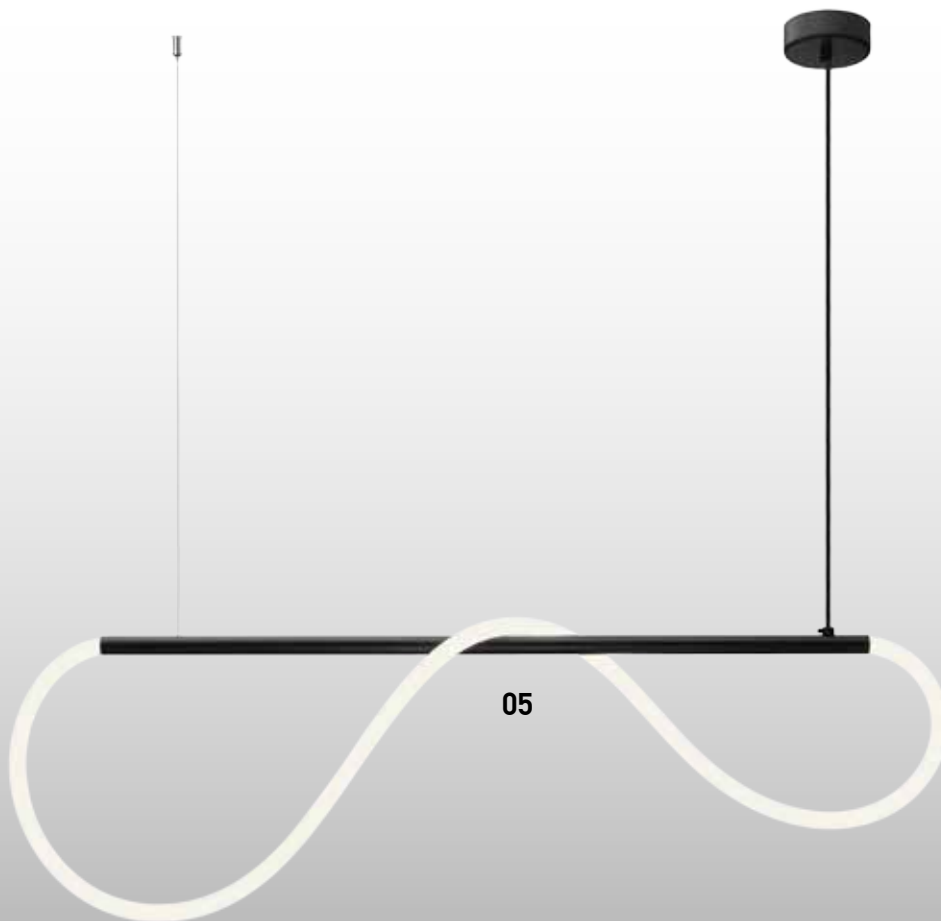

ALL OTHER LIGHTS ARE EXCLUDED. CONTACT US FOR MORE DETAILS

Ceiling Rosettes

Diameter 30 cm	199-00001-12
Diameter 35 cm	199-00001-13
Diameter 40 cm	199-00001-14
Diameter 45 cm	199-00001-15
Diameter 60 cm	199-00001-16

Available in color:

Ceiling Bars

Length 60 cm	199-00000-062
Length 70 cm	199-00000-61
Length 85 cm	199-00000-06
Length 100 cm	199-00001-01
Length 120 cm	199-00000-05

Available in color:

Any other size or color under request

01330

Flexible Led light-tube

Pendant Circle

Circle diameter	60 cm
Cable length:	120 cm
Led light-tube length	300 cm
Lighting source	30W 3000K, 2500 lm

Pendant Bar

Bar length	100 cm
Cable length	120 cm
Led light-tube length	200 cm
Lighting Source	20W 3000K 1600 lm

Wall lamp

Rosette diameter	10 cm
Distance from wall	10 cm
Led light-tube length	210 cm
Lighting Source	20W 3000K, 1800 lm

Material
IP 20

Suggested Colors

Metal

18

18

04