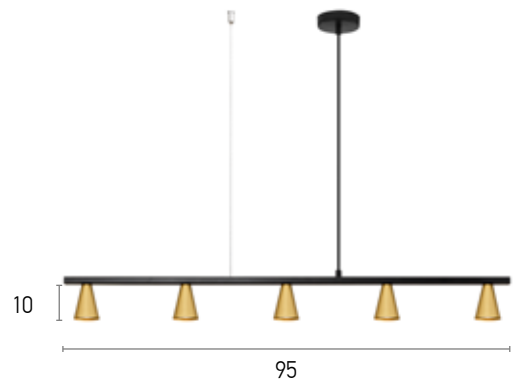

100-01202-07BR
100-01202-12BR

Material
Bulb holder
Cable
IP 20

Metal
GU10, LED
120 cm

Suggested Colors

01124

6 light pendant
5 light pendant
Wall lamp
Ceiling lamp

Diameter 80 cm
Diameter 90 cm
Width 60 cm
Width 70 cm

Height 120 cm
Height 130 cm
Height 35 cm
Height 70 cm

Length 70 cm

100-01124-13
100-01124-14
100-01124-15
100-01124-17

Material
Bulb holder
IP 20

Suggested Colors

Metal
E27, LED

50

14