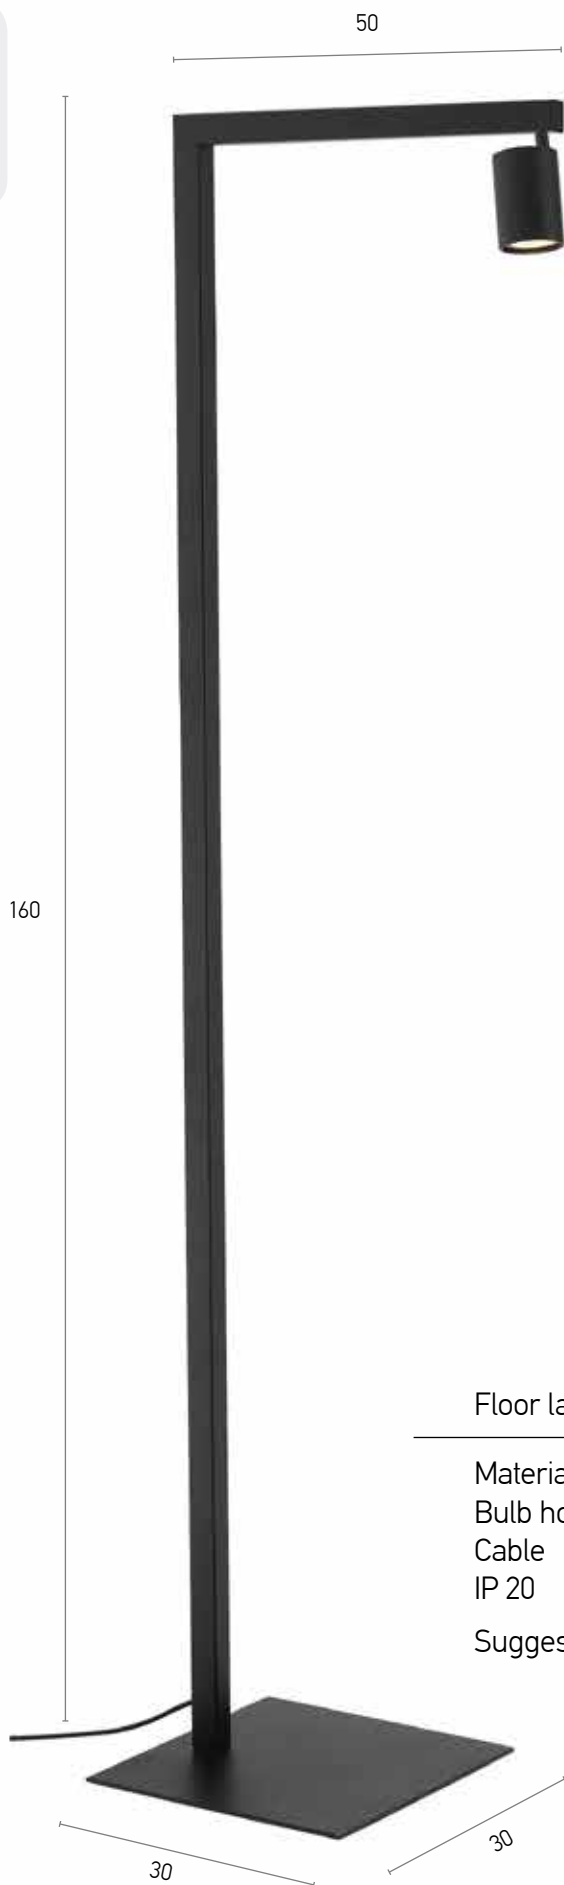

01215

Floor lamp

100-01215-10

Material
Bulb holder
Cable
IP 20

Metal
GU10, LED
150 cm

Suggested Colors