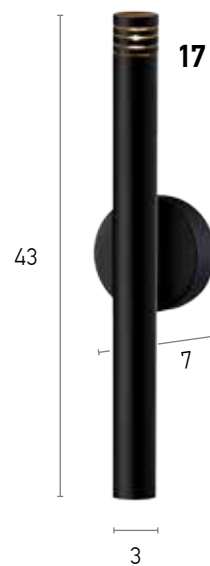

Available in

244