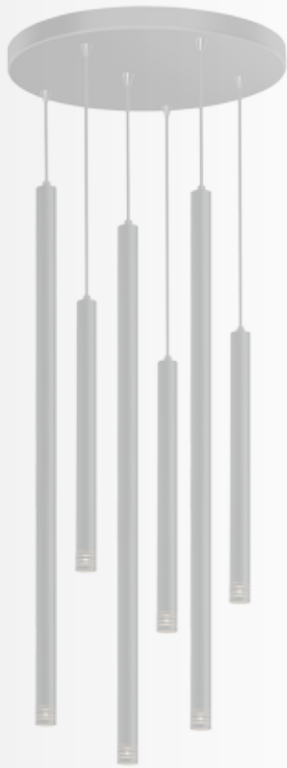

ALL OTHER LIGHTS ARE EXCLUDED. CONTACT US FOR MORE DETAILS

Ceiling Rosettes

Diameter 30 cm	199-00001-12
Diameter 35 cm	199-00001-13
Diameter 40 cm	199-00001-14
Diameter 45 cm	199-00001-15
Diameter 60 cm	199-00001-16