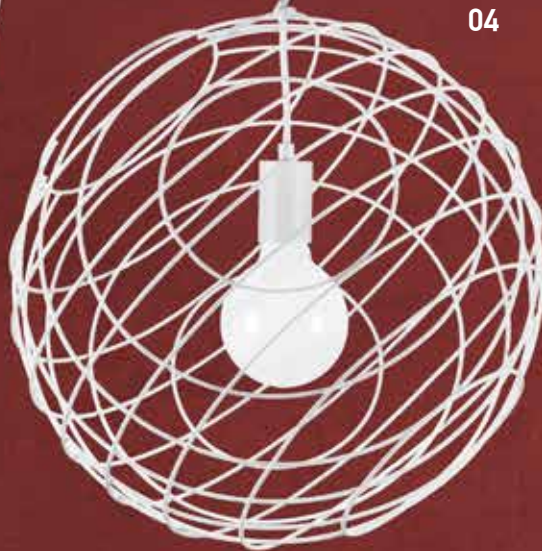

Aluminium
E27, LED
120 cm

Suggested Colors

05

423

01089

05

04

Pendant ball	Diameter 40 cm
Pendant ball	Diameter 55 cm
Pendant ball	Diameter 80 cm