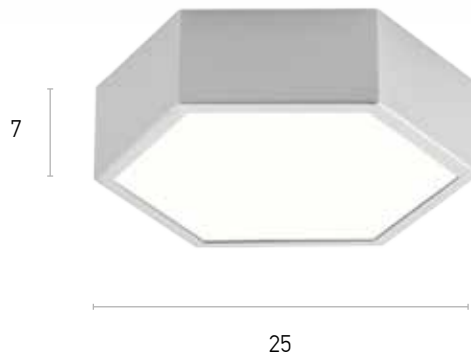

01298

20

201

21

211

Ceiling lamp

100-01298-20	LED 10W 3000K, 920 lm
100-01298-201	LED 10W 3000K, 920 lm
100-01298-21	LED 15W 3000K, 1350 lm
100-01298-211	LED 15W 3000K, 1350 lm

Material
IP 20

Metal

Suggested Colors