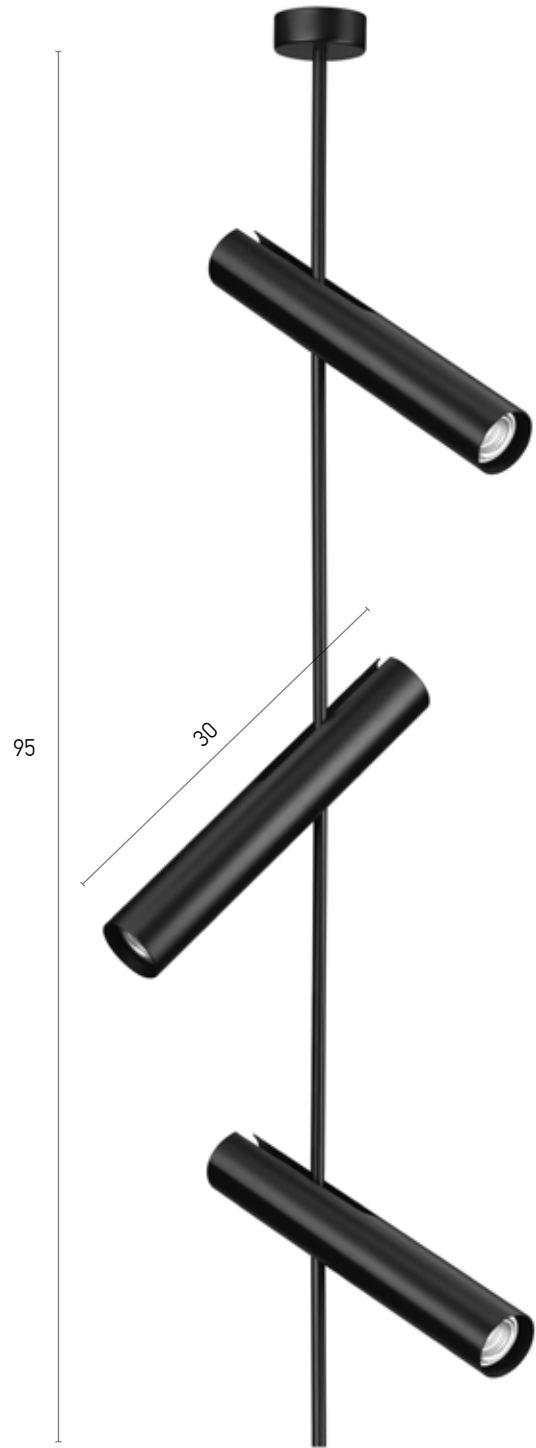

01226

2 Ceiling light
3 Ceiling light

100-01226-21
100-01226-22

Material
Bulb holder
IP 20

Metal
GU10, LED

Suggested Colors