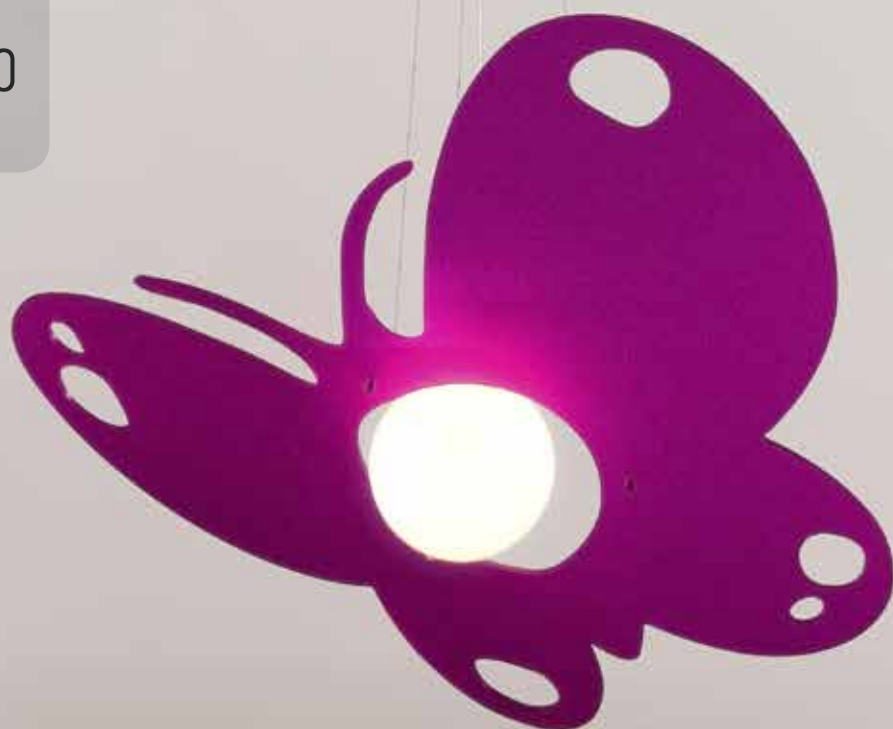

100-01263-18

Material
Bulb holder
IP 54

Metal
E27, LED

Suggested Colors

406

407

09720

Pendant light Diameter 50 cm 100-09720-45