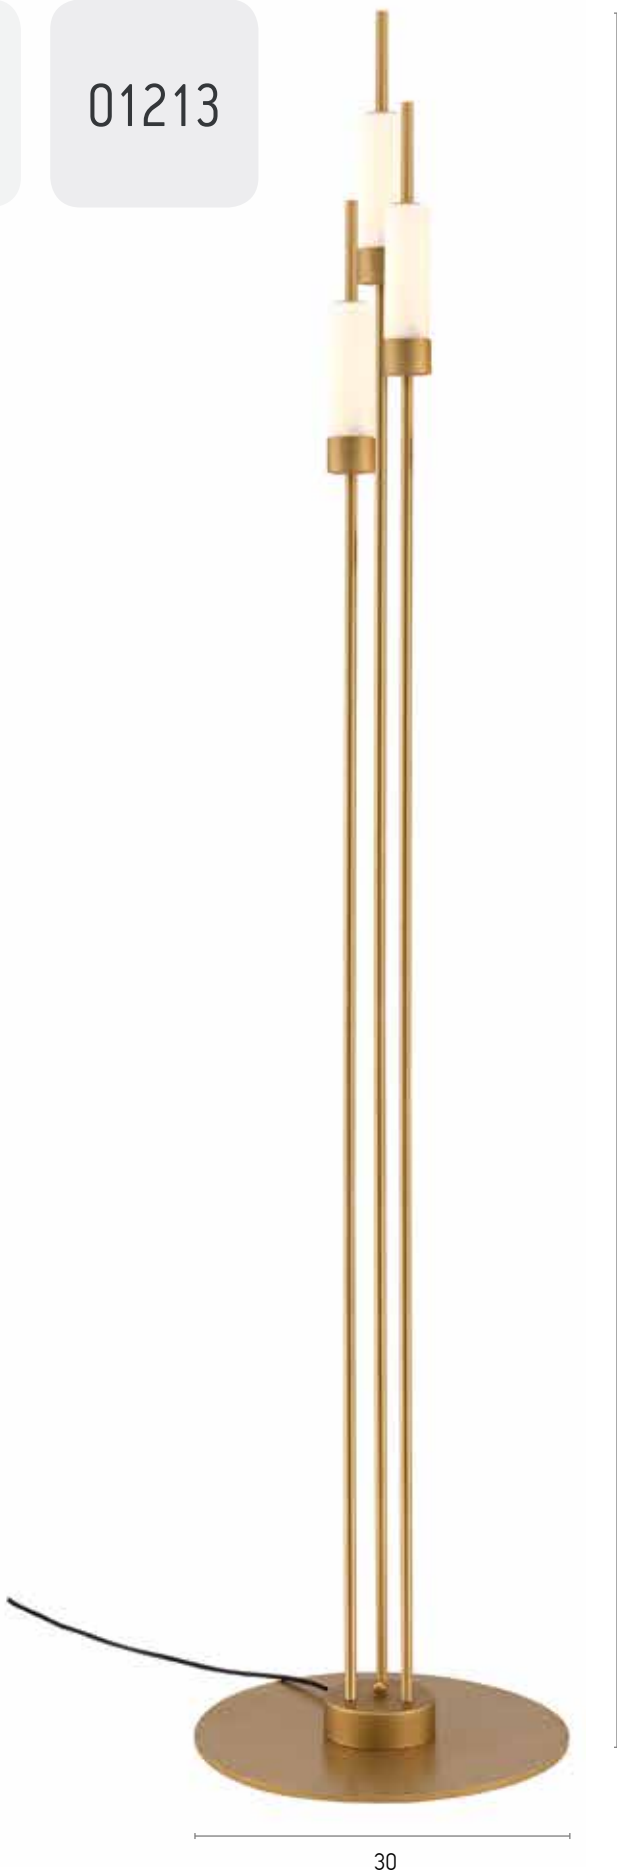

01213

175

30

Floor lamp

100-01213-10

Material
Bulb holder
Cable
IP 20

Metal
3xG9, LED
150 cm

Suggested Colors

386