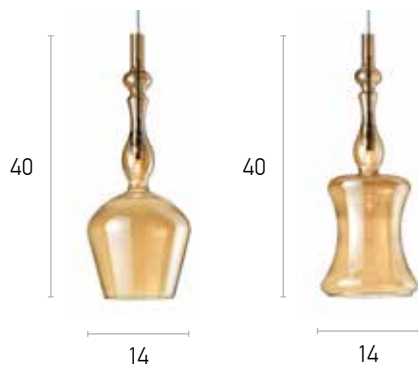

01287

02288

Pendant Light
Pendant Light

100-01287-04
100-02288-04

Material
Bulb holder
Cable
IP 20
Color

Glass
G9, LED
120 cm
Amber, Smoke

Available in

134