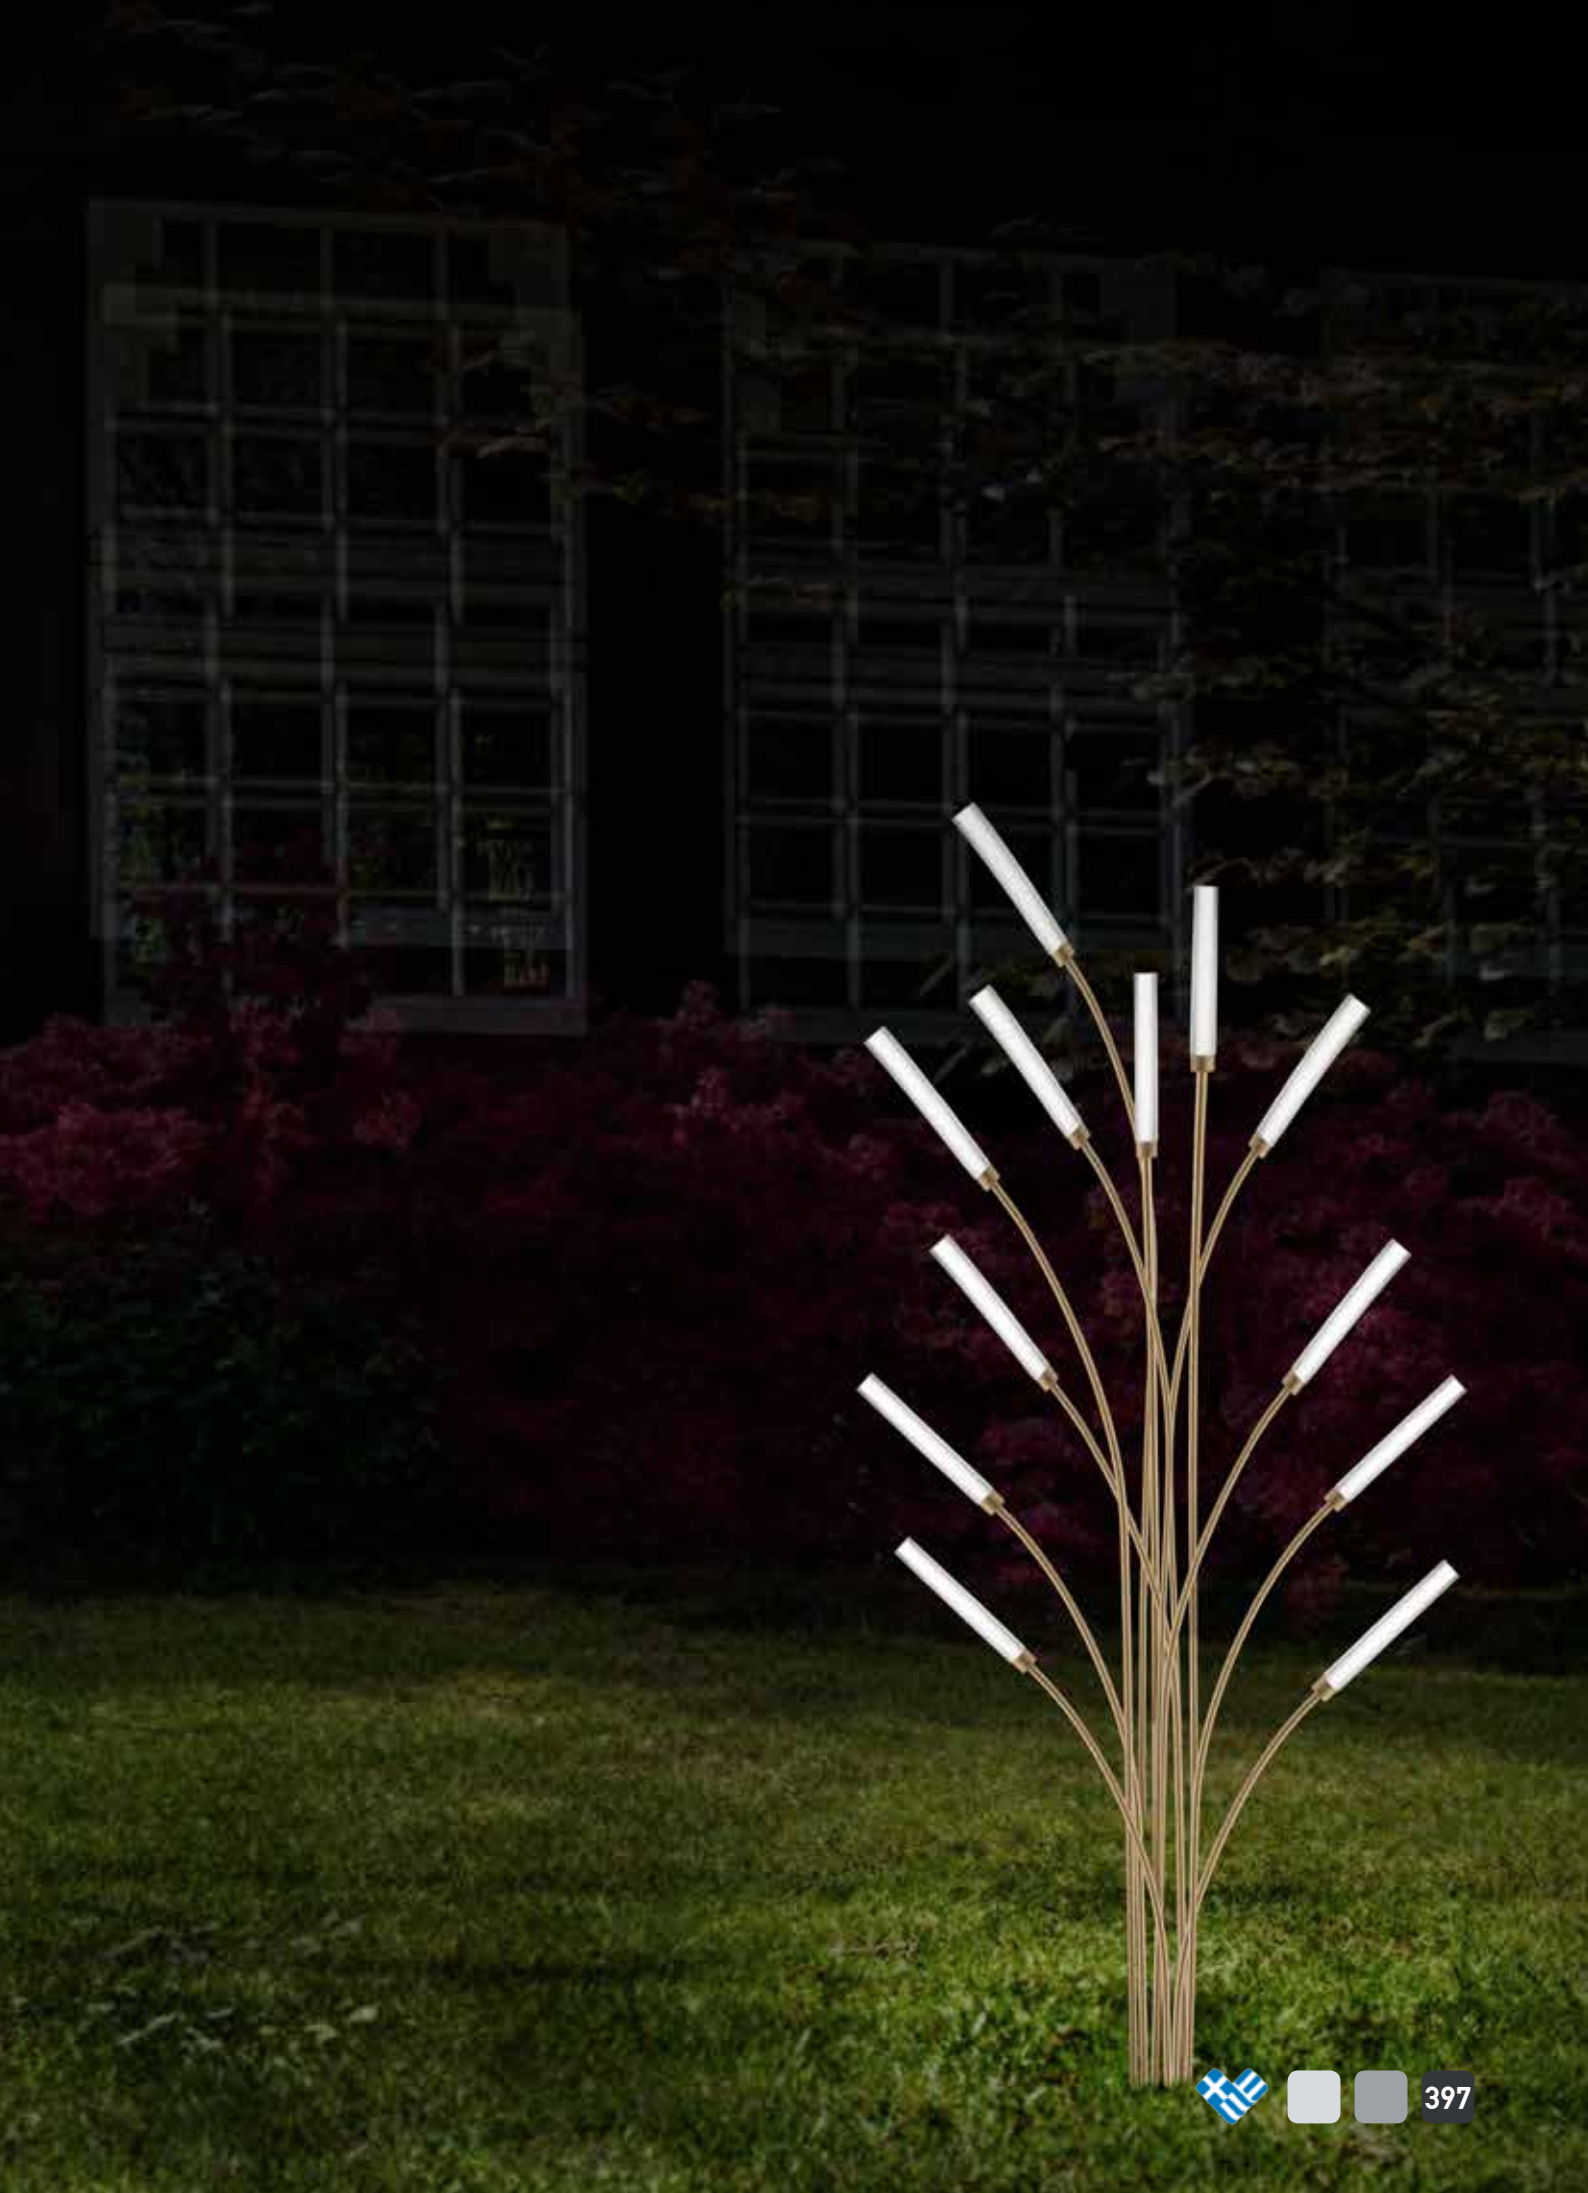

Suggested Colors

01228

10

11

Floor lamp
Floor lamp

Width 8 cm
Width 8 cm

Height 26 cm
Height 80 cm

100-01228-10
100-01228-11