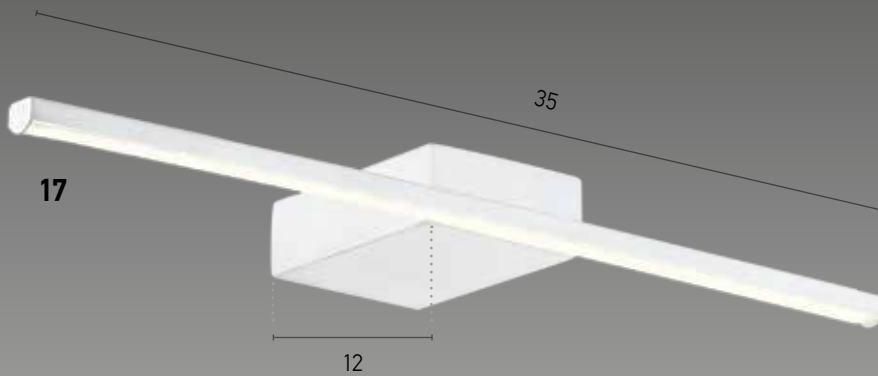

01173

Wall lamp
Wall lamp

100-01173-17 LED 8W 3000K, 720 lm
100-01173-18 LED 10W 3000K, 900 lm

Material
IP 44

Metal

Suggested Colors

354