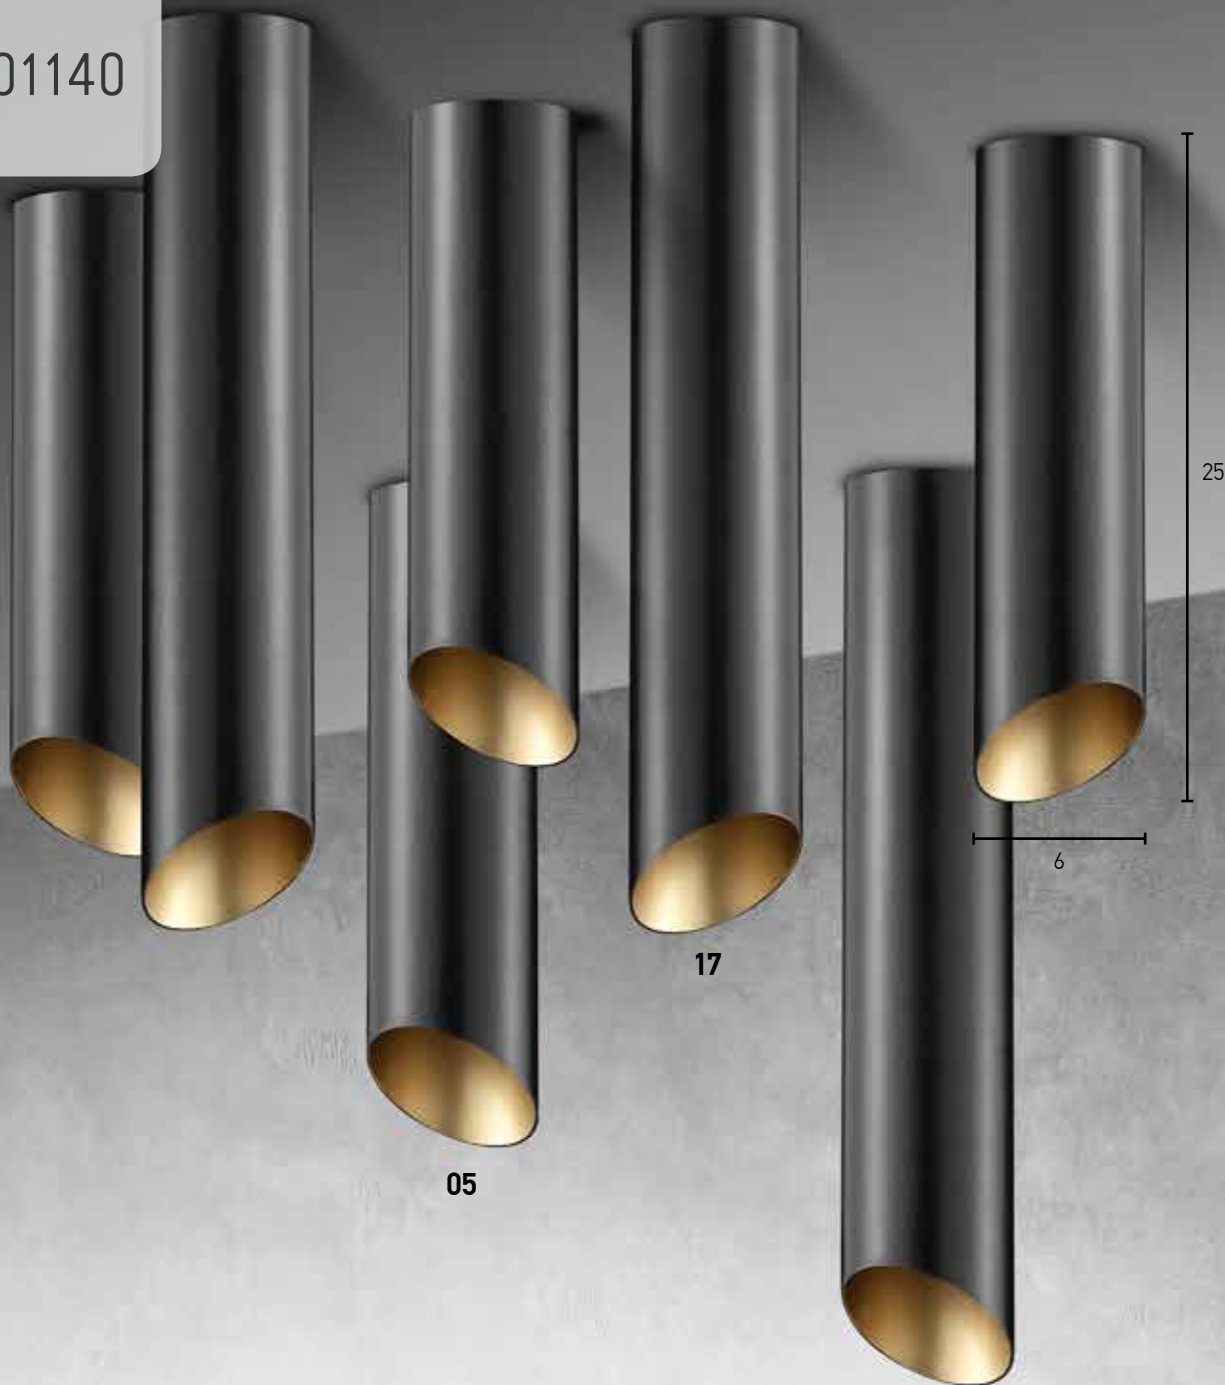

100-01165-04
100-01165-05
Any other size under request

Material
Bulb holder
Cable
IP 20

Aluminium
GU10, LED
120 cm

Suggested Colors

Available in

318

01140

Ceiling light Diameter 6 cm Height 35 cm
Ceiling light Diameter 6 cm Height 25 cm