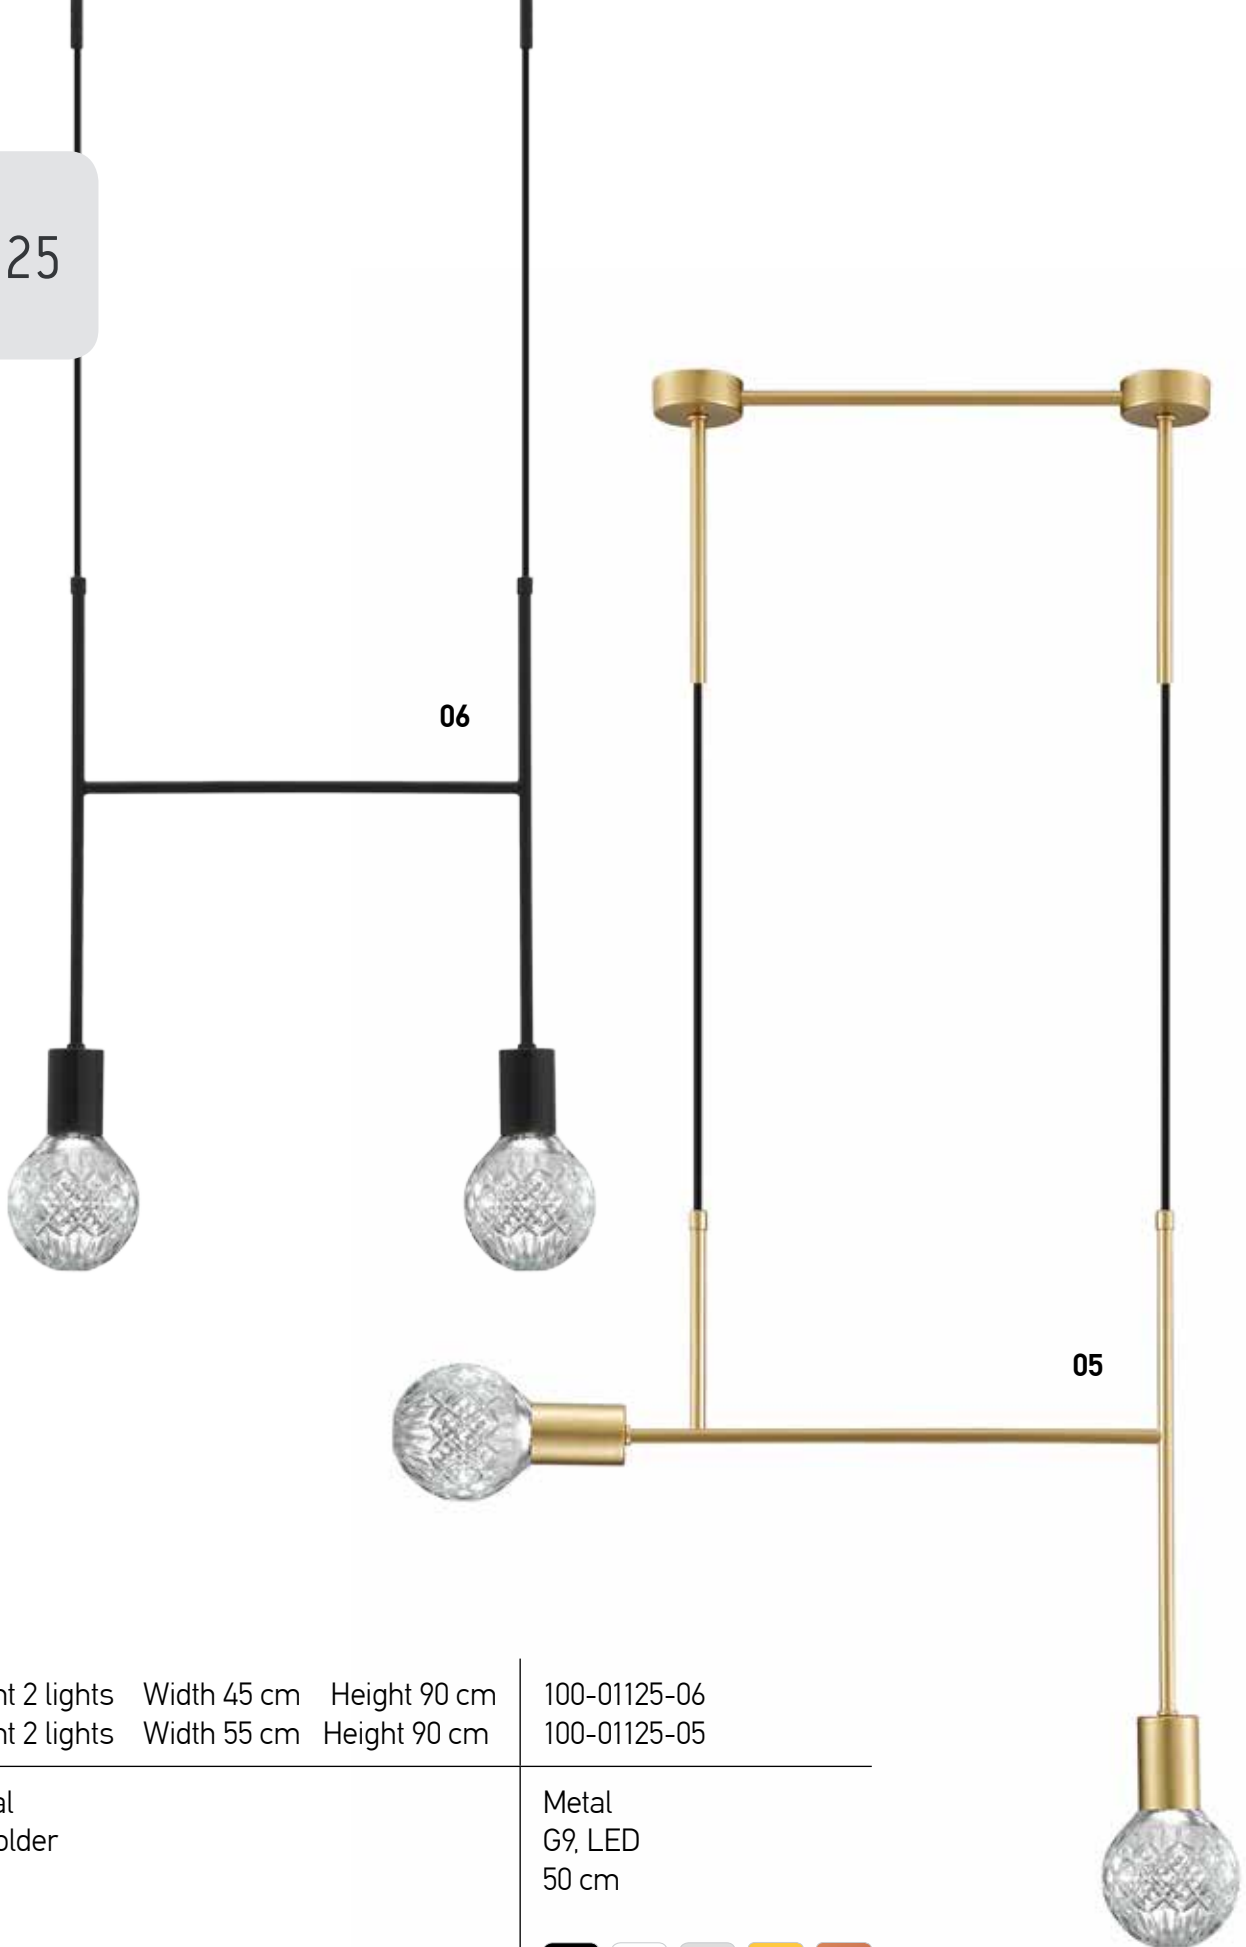

04

Pendant light
Pendant light

Diameter 15 cm
Diameter 15 cm

Height 21 cm
Height 21 cm

102-60080-04
102-60080-05

Material
Bulb holder
Cable
IP 20
Color

Metal
E14, LED
120 cm
Gold, Chrome

Pendant light	Diameter 30 cm	Height 21 cm	102-60080-06
Material	Metal		
Bulb holder	E14, LED		
Cable	120 cm		
IP 20			
Color	Gold, Chrome		

Material
Bulb holder
IP 20

Metal
G9, LED

Suggested Colors

06

12

229

01104

Ceiling 3 lights Diameter 40 cm Height 95 cm
Ceiling 4 lights Diameter 40 cm Height 95 cm

100-01104-07
100-01104-08

Material
Bulb holder
IP 20

Metal
E27, LED

Suggested Colors

230

01125

Pendant 2 lights Width 45 cm Height 90 cm
Pendant 2 lights Width 55 cm Height 90 cm

100-01125-06
100-01125-05

Material
Bulb holder
Cable
IP 20

Metal
G9, LED
50 cm

Suggested Colors

02313

3 light Pendant	Diameter 30 cm		123-02313-07
6 light Pendant	Length 50 cm	Width 28 cm	123-02313-13

Material	Metal
Bulb holder	GU10, LED
Cable	120 cm
IP 20	
Color	Gold