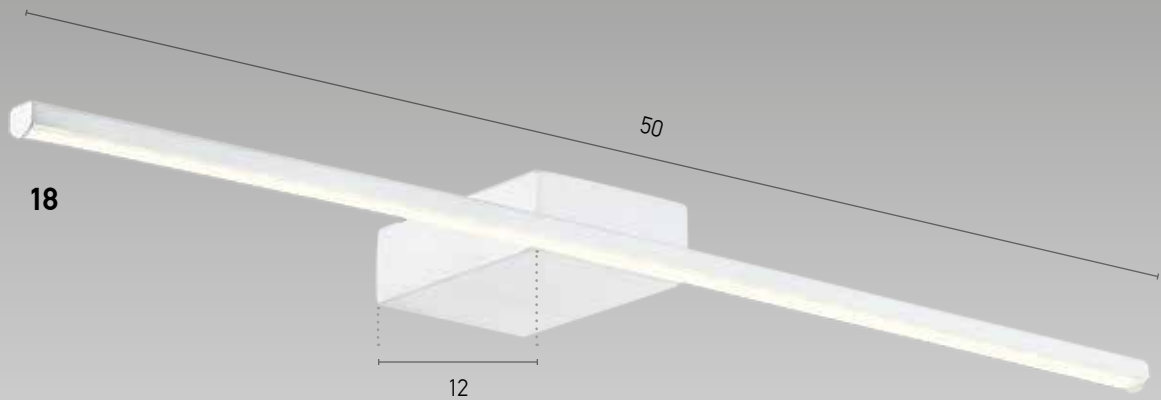

01173

Wall lamp
Wall lamp

100-01173-17 LED 8W 3000K, 720 lm
100-01173-18 LED 10W 3000K, 900 lm

Material
IP 44

Metal

Suggested Colors

354