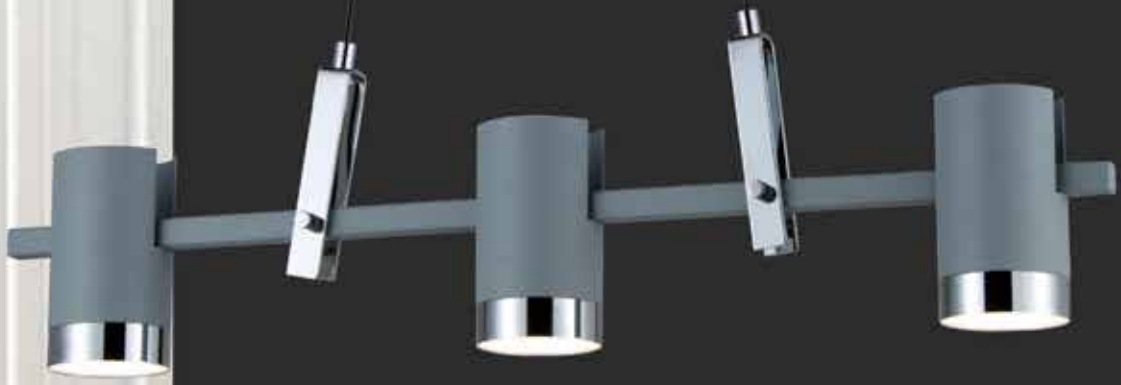

02315

3 light Pendant
Bar Length 65 cm

Height 15 cm

123-02315-07BR

Material
Bulb holder
Cable
IP 20
Color

Metal
GU10, LED
120 cm

Grey, Chrome