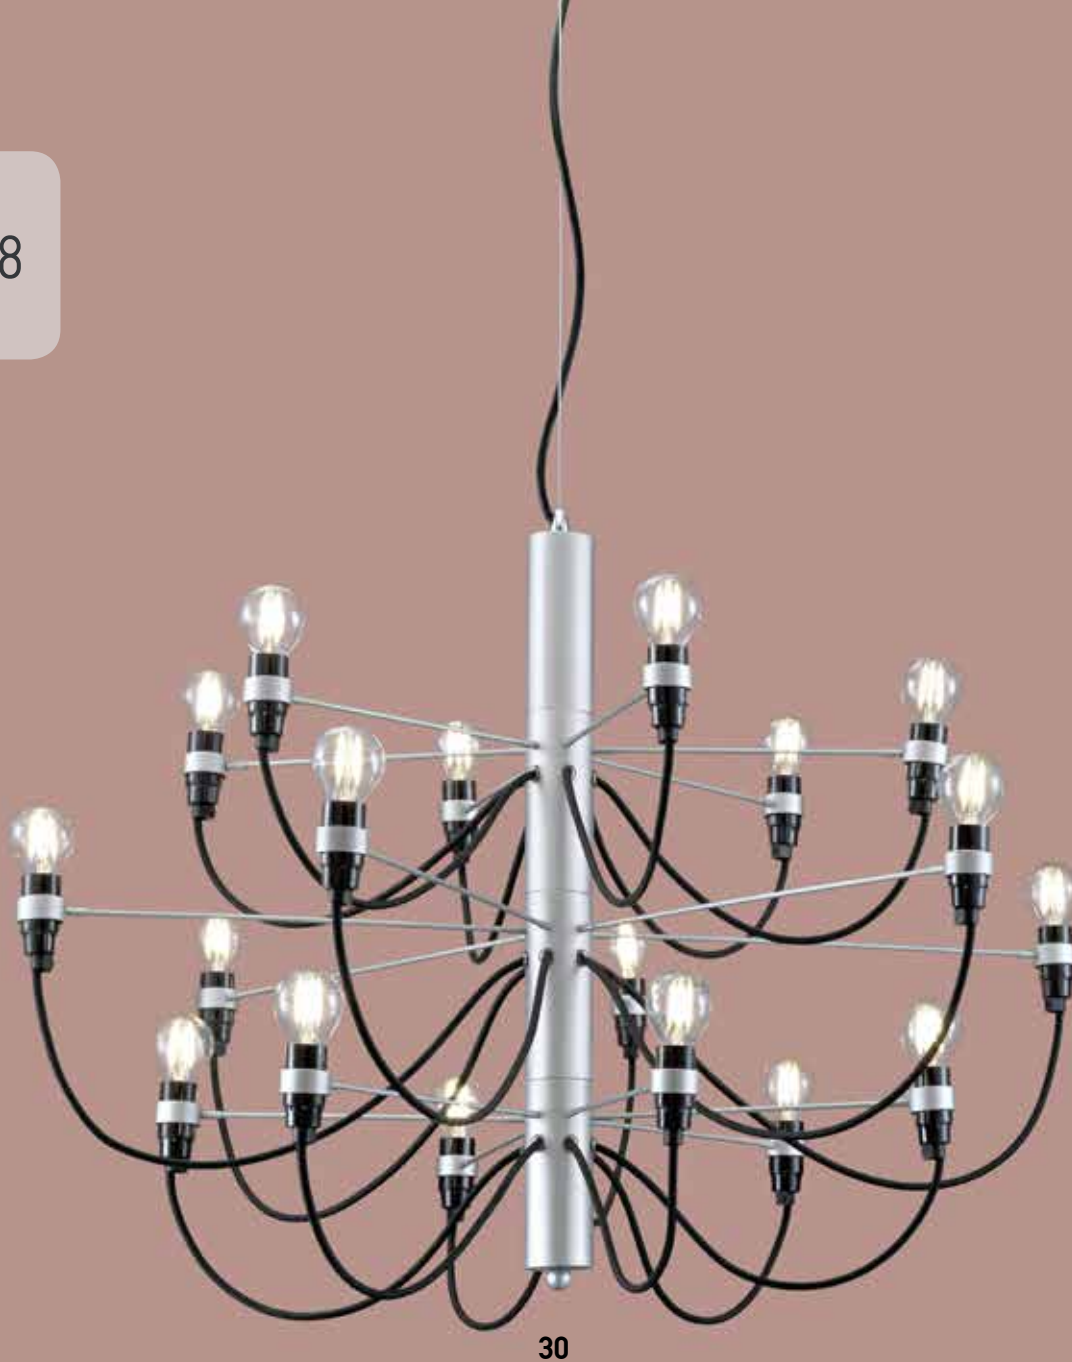

Wall lamp

Rosette diameter	10 cm
Distance from wall	10 cm
Led light-tube length	210 cm
Lighting Source	20W 3000K, 1800 lm

Material
IP 20

Suggested Colors

Metal

18

18

04

01332

8 candle-lights on a pendant circle

100-01332-14

Material
Bulb holder
Candle height
Cable and chain
IP 20

Metal
8x E14
15 cm
50 cm

Suggested Colors

01168

18 Light Pendant Diameter 65 cm Height 50 cm
30 Light Pendant Diameter 80 cm Height 80 cm