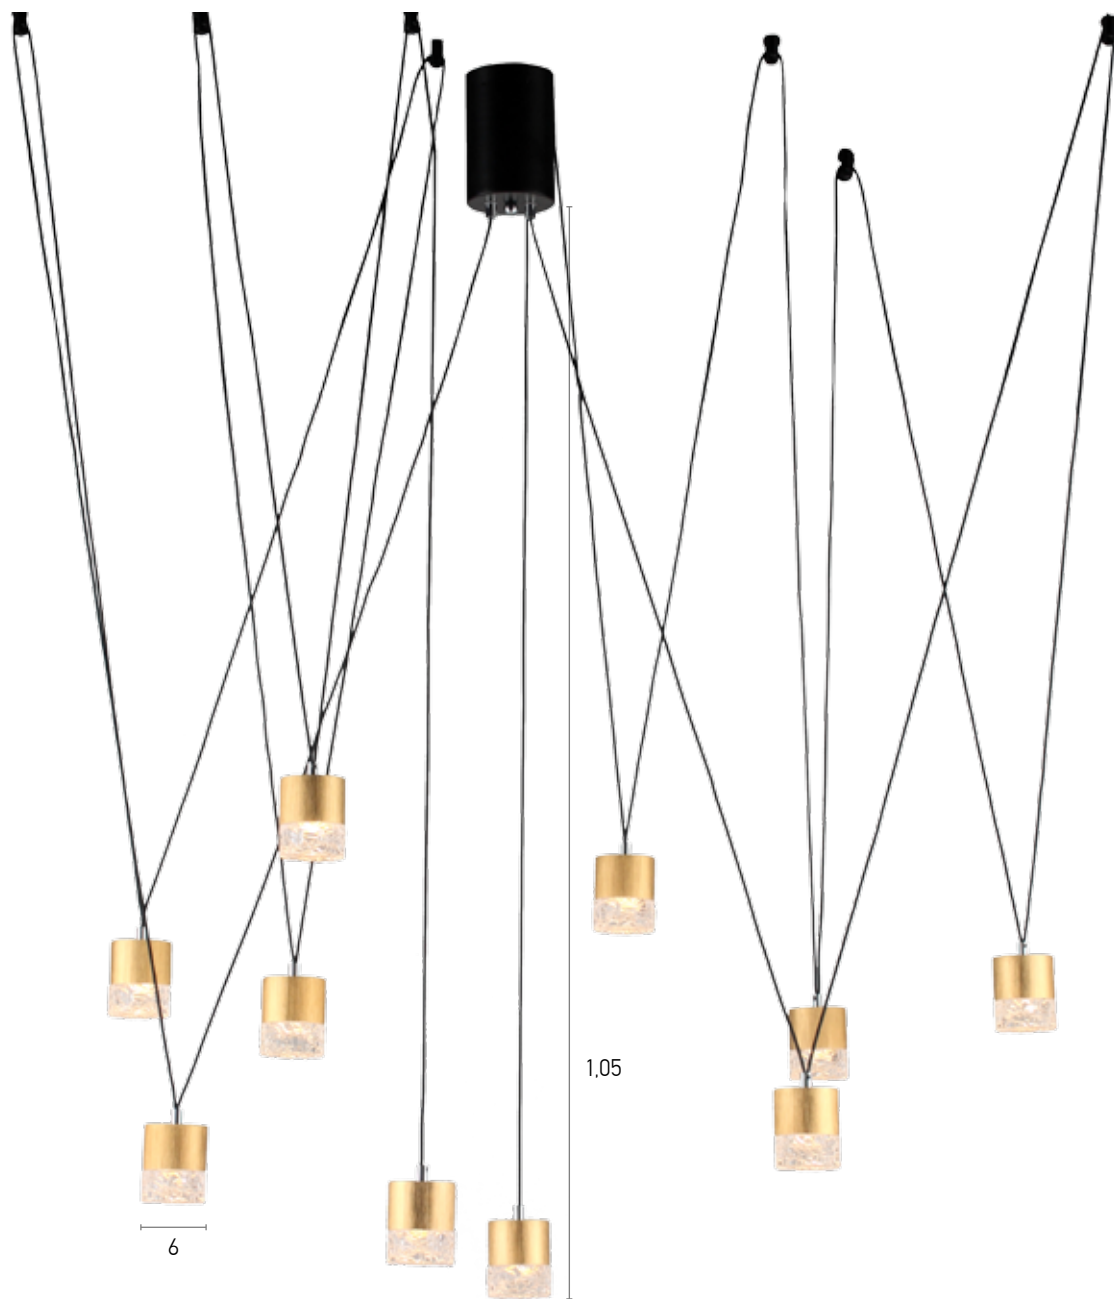

Material
Bulb holder
Cable
IP 20

Metal
G9, LED
50 cm

Suggested Colors

02313

3 light Pendant	Diameter 30 cm		123-02313-07
6 light Pendant	Length 50 cm	Width 28 cm	123-02313-13

Material	Metal
Bulb holder	GU10, LED
Cable	120 cm
IP 20	
Color	Gold

02311

6 light Pendant
10 light Pendant

Length 100 cm
Length 150 cm

Height 1,05 cm
Height 1,05 cm

123-02311-13
123-02311-16

Material
Lighting source
IP 20
Color

Aluminium
LED 7W 3000K, 560 lm each source

Gold