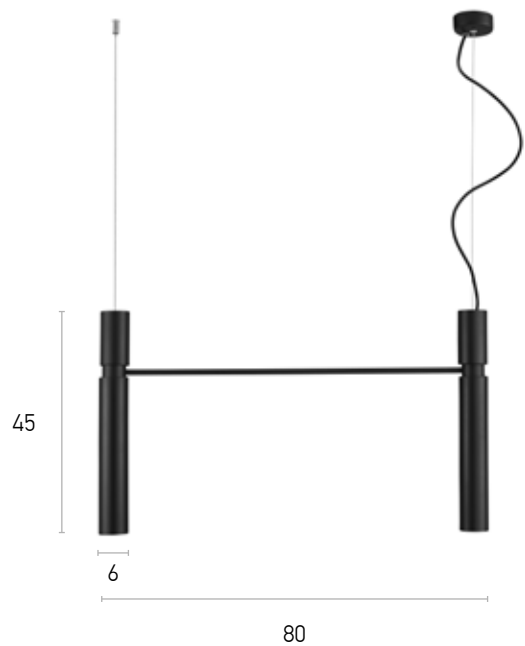

01277

Pendant 2-light

100-01277-05

Material
Bulb holder
Cable
IP 20

Metal and Aluminium
2xGU10, LED
120 cm

Suggested Colors

01219

6 light Pendant

Width 150 cm

Height 120 cm

100-01219-13

Material
Bulb holder
IP 20

Metal, Glass ball
6xG9, LED

Suggested Colors

30

01227