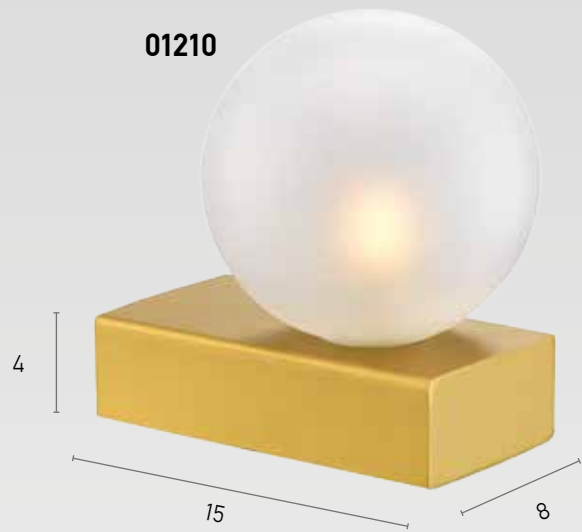

01193
01194
01195
01210

01194

16

01195

14

01210

4

15

8

Wall lamp Aluminium, Acrylic
Wall lamp Glass
Wall lamp Aluminium, Acrylic
Wall lamp Metal, Glass

100-01193-18
100-01194-18
100-01195-18
100-01210-17

Bulb holder
IP 20

Suggested Colors

G9, LED

Black White Silver Gold Copper

01193

17

8

304