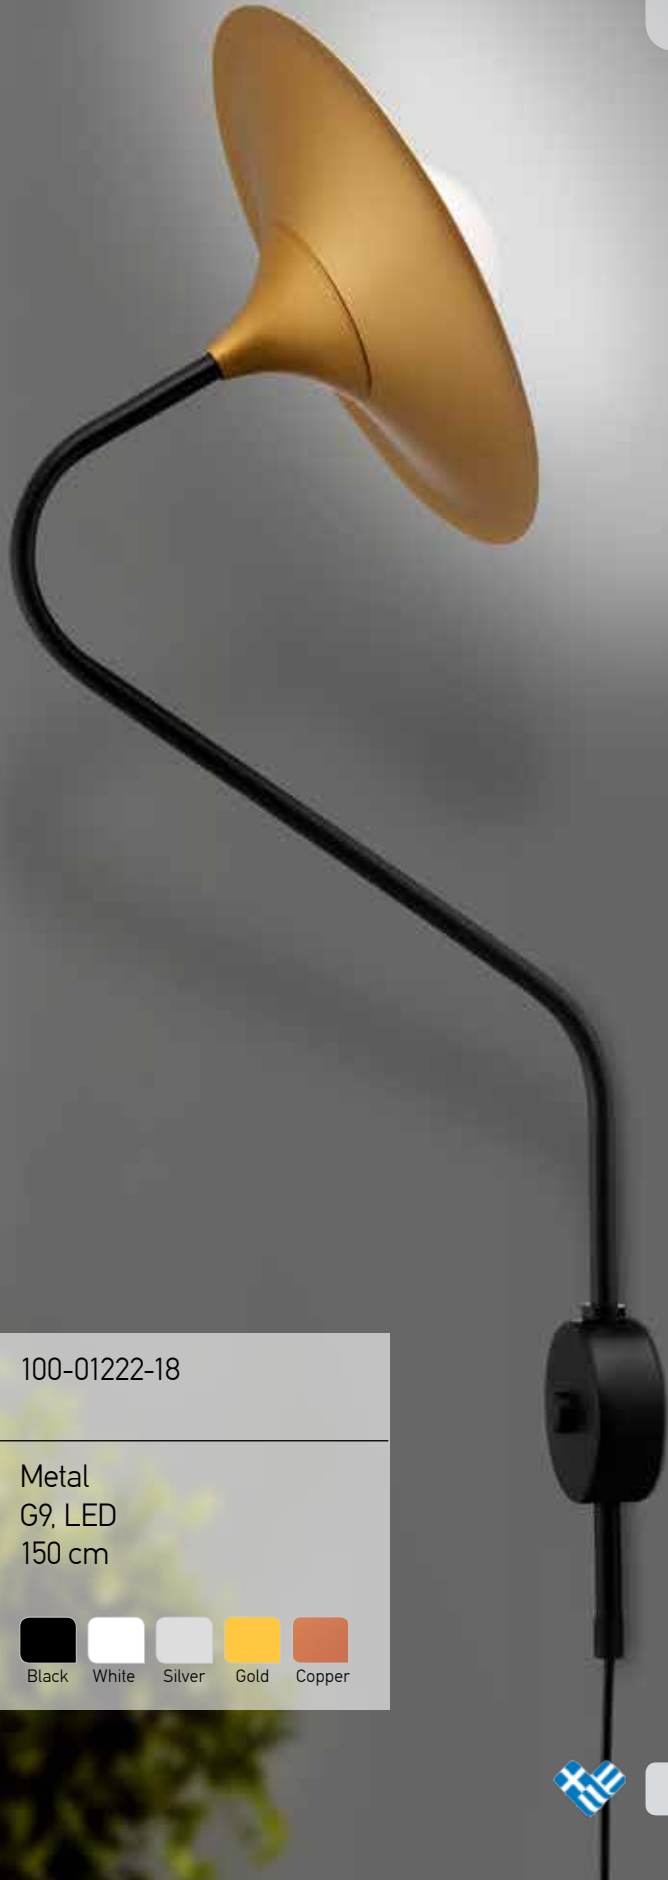

Wall lamp - Wing
Length 25 cm Height 12 cm

123-01286-17

Material
Lighting Source
IP 44
Color

Plaster
Led strip 3W 3000K, 250 lm

White

01222

Wall lamp

Diameter 25 cm