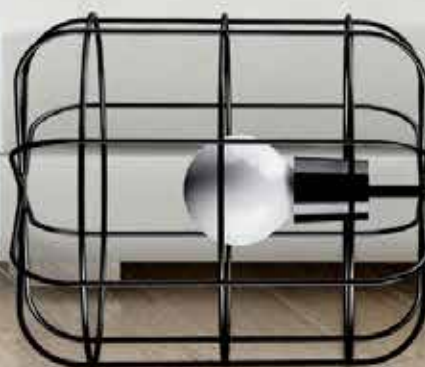

Pendant light
Diameter 32 cm Height 35 cm
Floor lamp

100-09700-04

100-09700-10

Material
Bulb holder
Color
IP 20
Cable

Metal
E27, LED
Black, White

120 cm