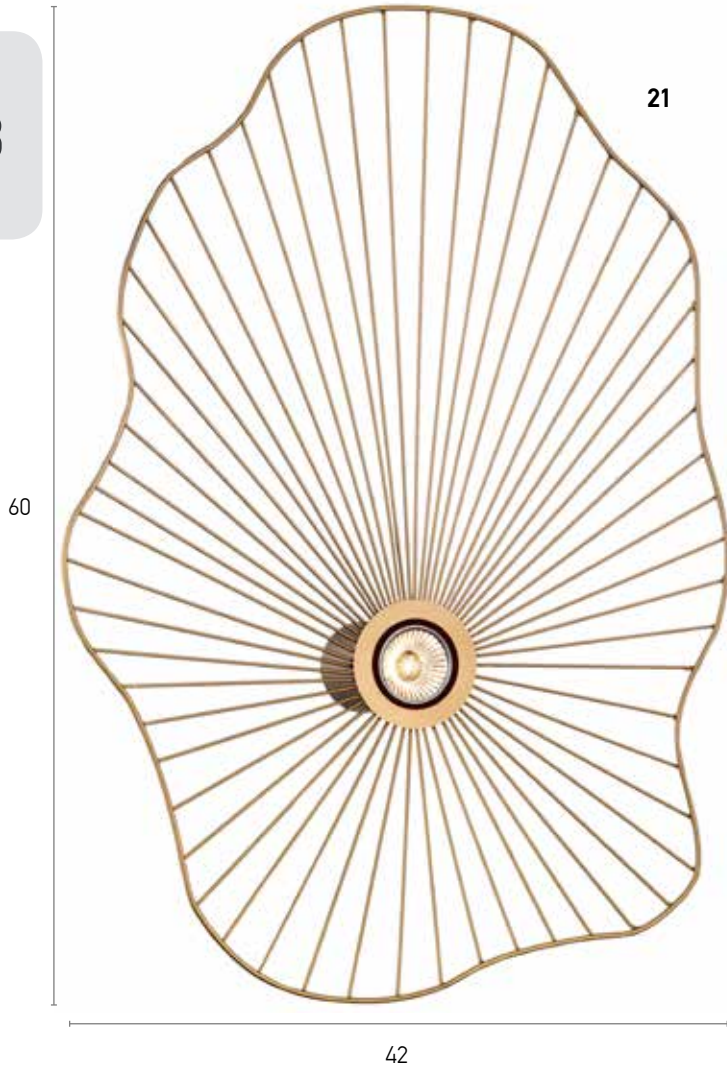

01163

21

60

42