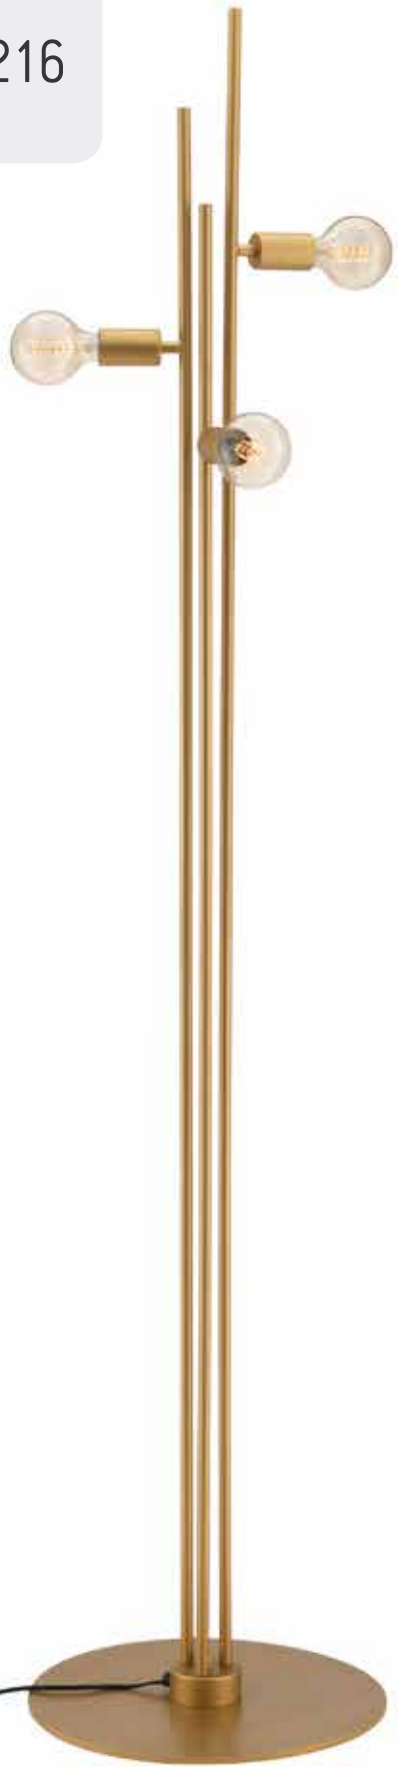

Floor lamp

100-01217-10

Material
Bulb holder
Cable
IP 20

Metal
2xGU10, LED
150 cm

Suggested Colors

372

01216

175