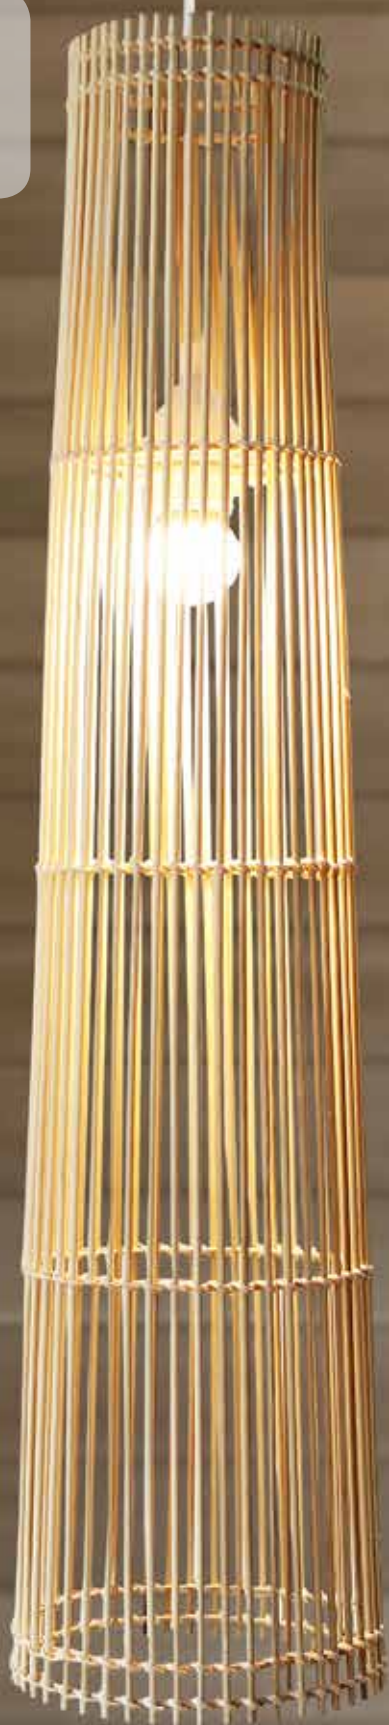

01242

Pendant light
Diameter 32 cm Height 42 cm

124-01242-04

Material
Bulb holder
Cable
IP 20
Color

Rattan
E27, LED
120 cm
Natural

01244

Pendant light		124-01244-04
Diameter 19 cm	Height 83 cm	
Material		Bamboo
Bulb holder		E27, LED
Cable		120 cm
IP 20		
Color		Natural