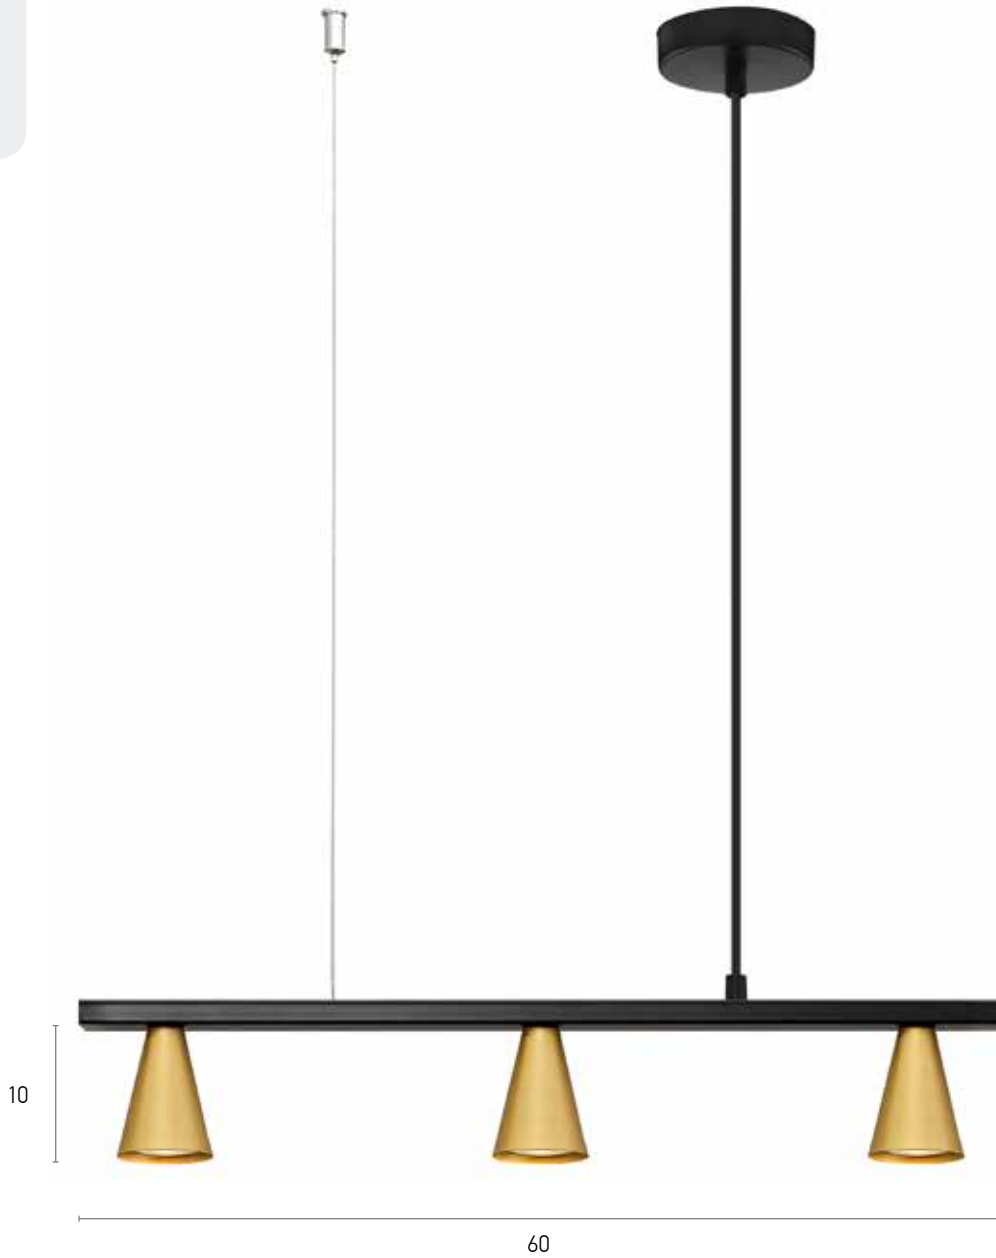

01202

3 light pendant
5 light pendant

100-01202-07BR
100-01202-12BR

Material
Bulb holder
Cable
IP 20

Metal
GU10, LED
120 cm

Suggested Colors