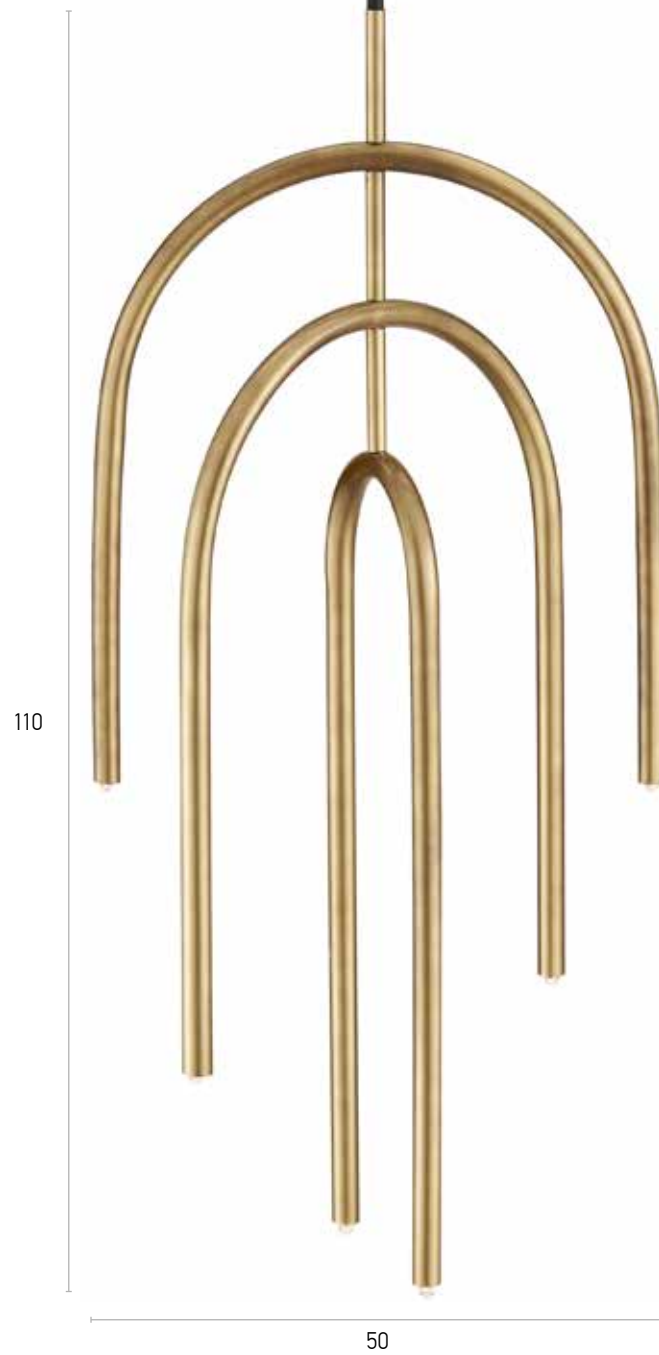

Wall lamp

Rosette diameter	10 cm
Distance from wall	10 cm
Led light-tube length	210 cm
Lighting Source	20W 3000K, 1800 lm

Material
IP 20

Suggested Colors

Metal

18

18

04

01332

8 candle-lights on a pendant circle

100-01332-14

Material
Bulb holder
Candle height
Cable and chain
IP 20

Metal
8x E14
15 cm
50 cm

Suggested Colors

01168

18 Light Pendant Diameter 65 cm Height 50 cm
30 Light Pendant Diameter 80 cm Height 80 cm

100-01168-30
100-01168-31

Material
Bulb holder
Cable
IP 20

Metal
E14, LED
120 cm

Suggested Colors

01255

6 light pendant

100-01255-13

Material
Bulb holder
Cable
IP 20