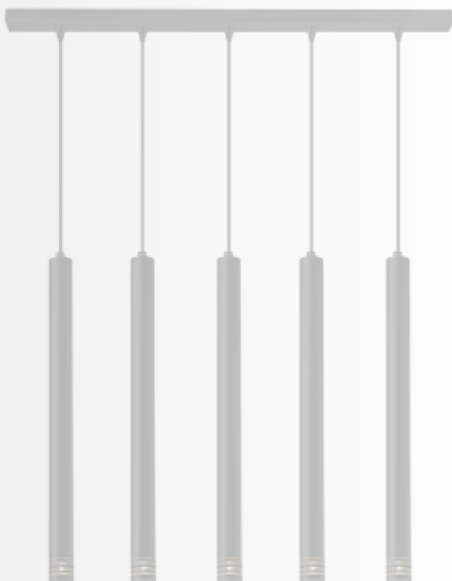

Ceiling Bars

Length 60 cm	199-00000-062
Length 70 cm	199-00000-61
Length 85 cm	199-00000-06
Length 100 cm	199-00001-01
Length 120 cm	199-00000-05