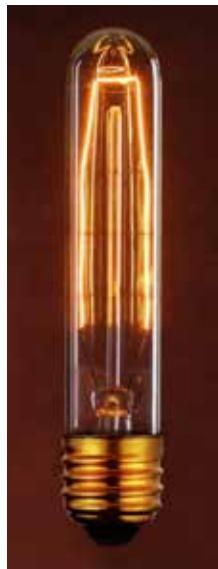

108-00T31-F7
D 3, H 19- 40W