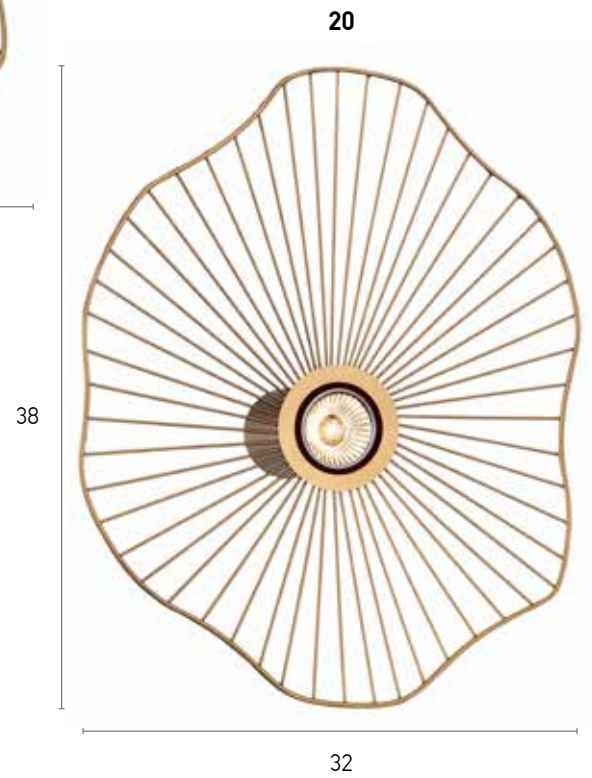

20

38

32

Ceiling light
Ceiling light

100-01163-20
100-01163-21

Material
Bulb holder

Metal
GU10, LED
or E27 for mirror bulb

IP 20

Suggested Colors