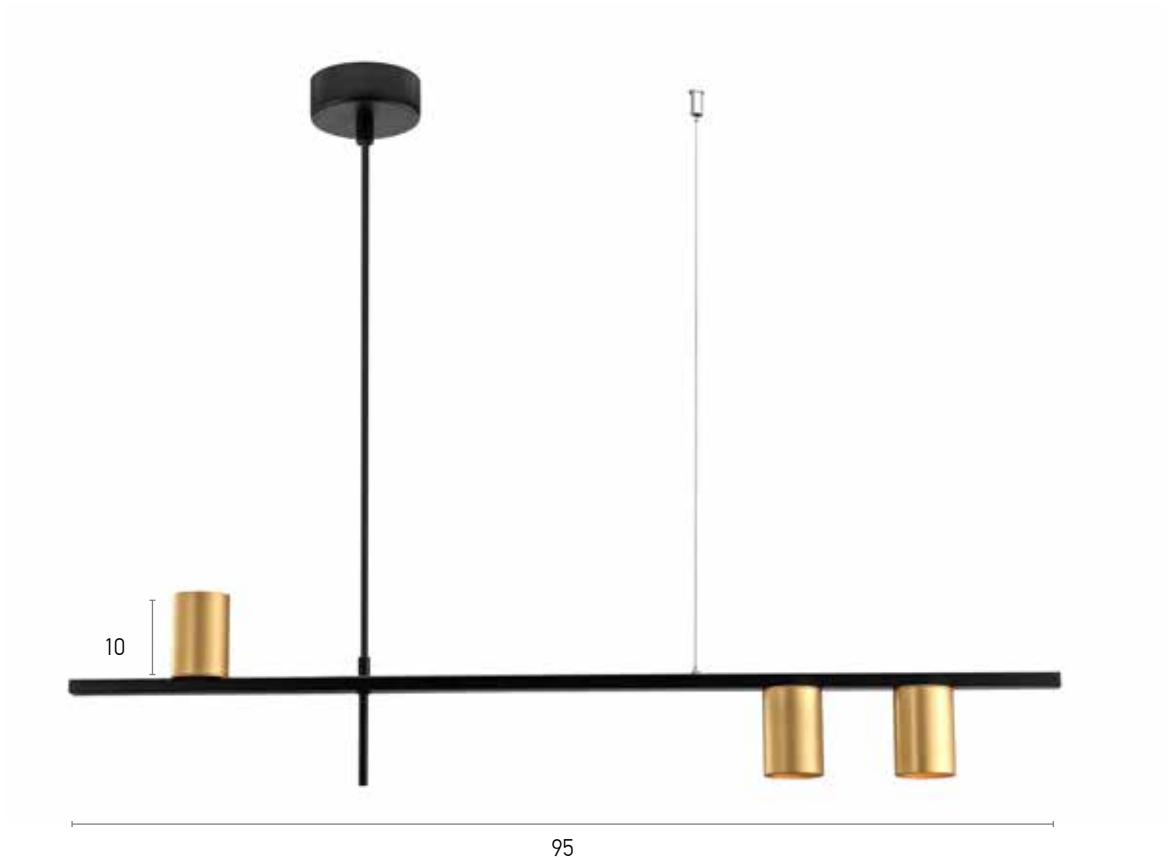

01209

3 light pendant
6 light pendant

100-01209-07
100-01209-13

Material
Bulb holder
Cable
IP 20

Metal
GU10, LED
120 cm

Suggested Colors