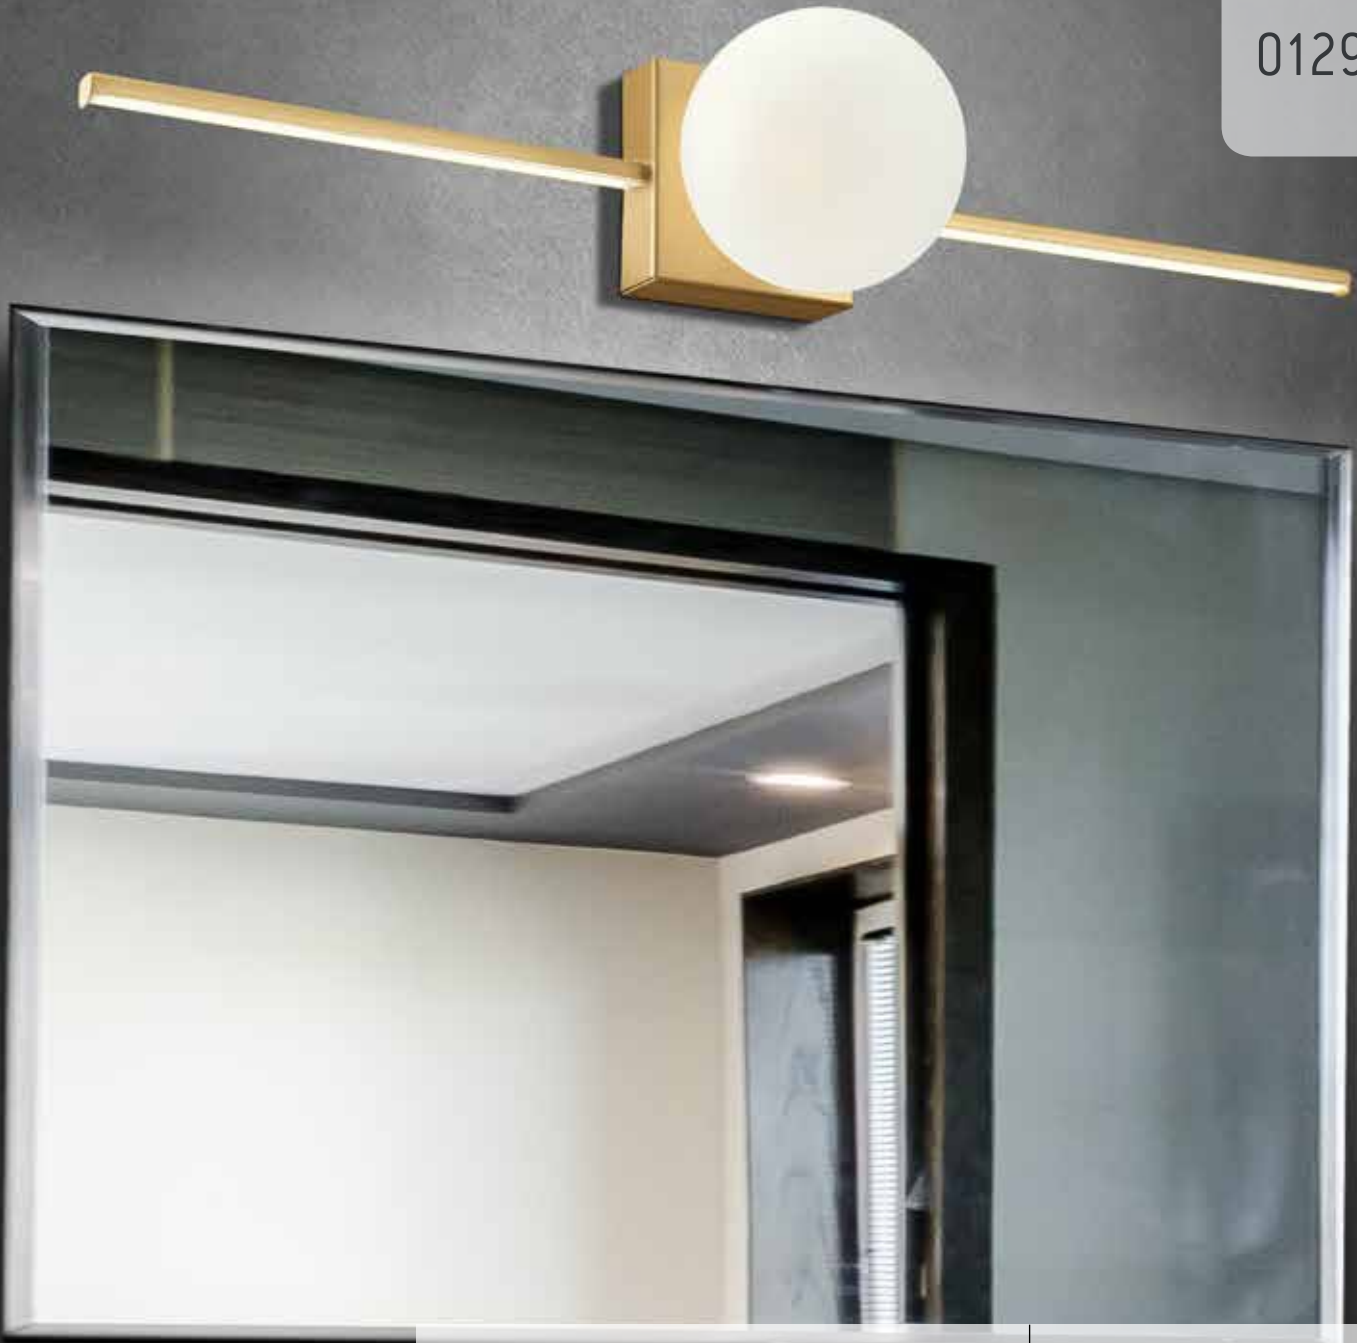

01296

Wall lamp
Total height 16 cm   Total length 90 cm
Base 10x10 cm
Total distance from wall 20 cm

100-01296-18

Material
Bulb holder
Ball diameter
IP 44

Metal
1xG9 and LED 3000K, 900 lm
16 cm

Suggested Colors

351