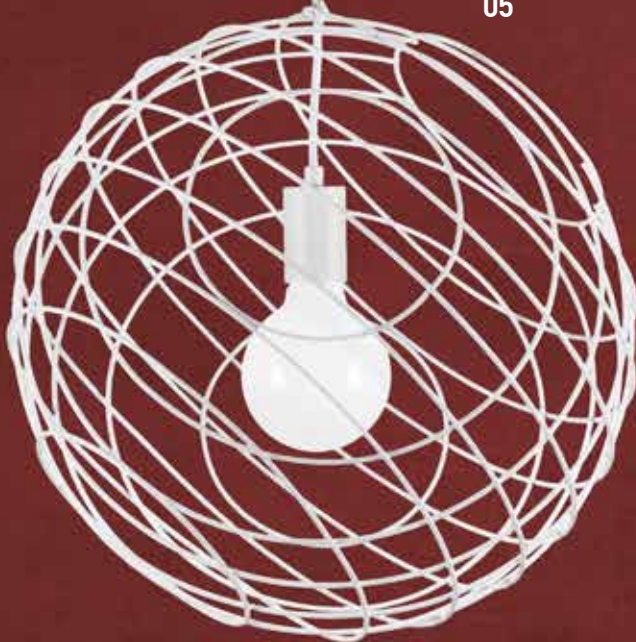

Aluminium
E27, LED
120 cm

Suggested Colors

05

423

01089

05

04

Pendant ball	Diameter 40 cm
Pendant ball	Diameter 55 cm
Pendant ball	Diameter 80 cm