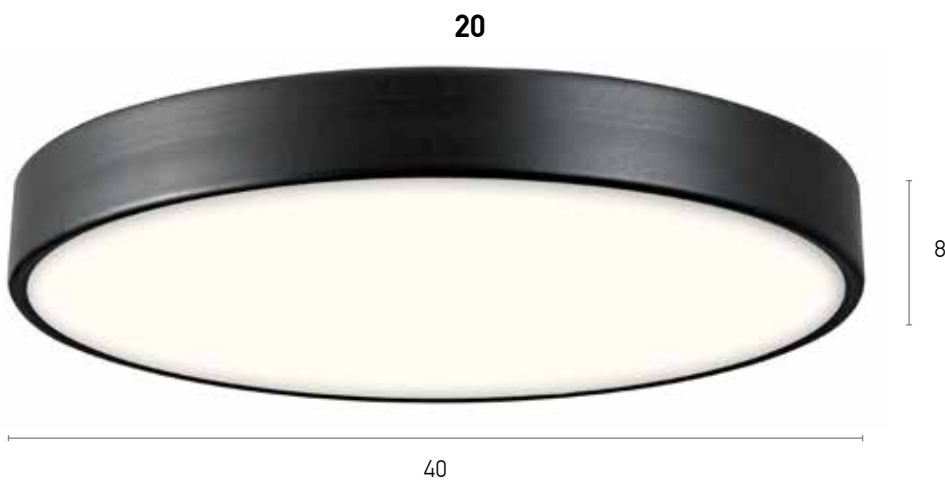

01180

Ceiling light
Ceiling light

100-01180-20 LED 25W 3000K, 2300 lm
100-01180-21 LED 36W 3000K, 3300 lm

Material
IP 20

Metal

Suggested Colors

338