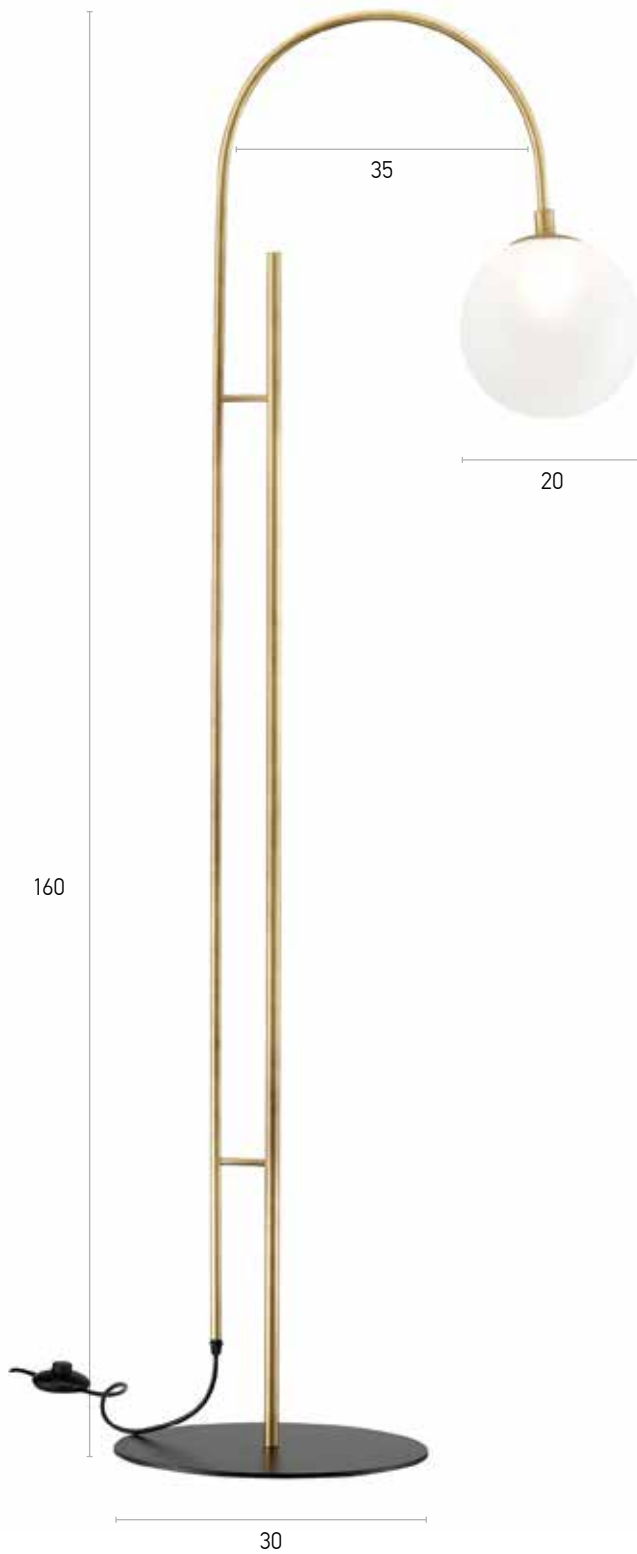

01256

Floor lamp

100-01256-10

Material
Bulb holder
Cable
IP 20

Metal
G9, LED
150 cm

Suggested Colors

376