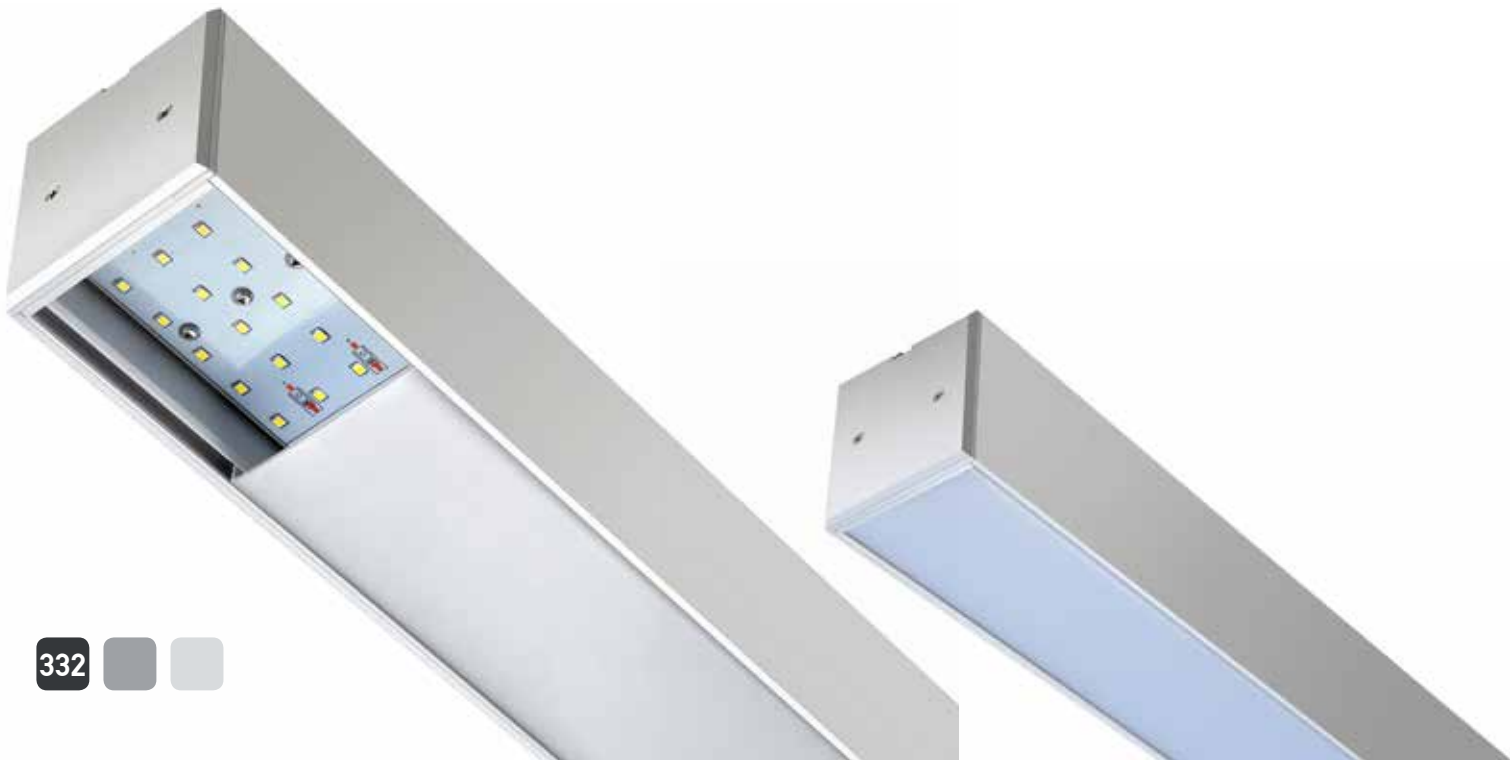

Pendant light   Length 180 cm   Width 50 cm   Height 7 cm

507-06018-01
60W 4200K, 6500 lm, Ra > 90

Material
Cable
IP 20

Aluminium frame
120 cm

Suggested Colors