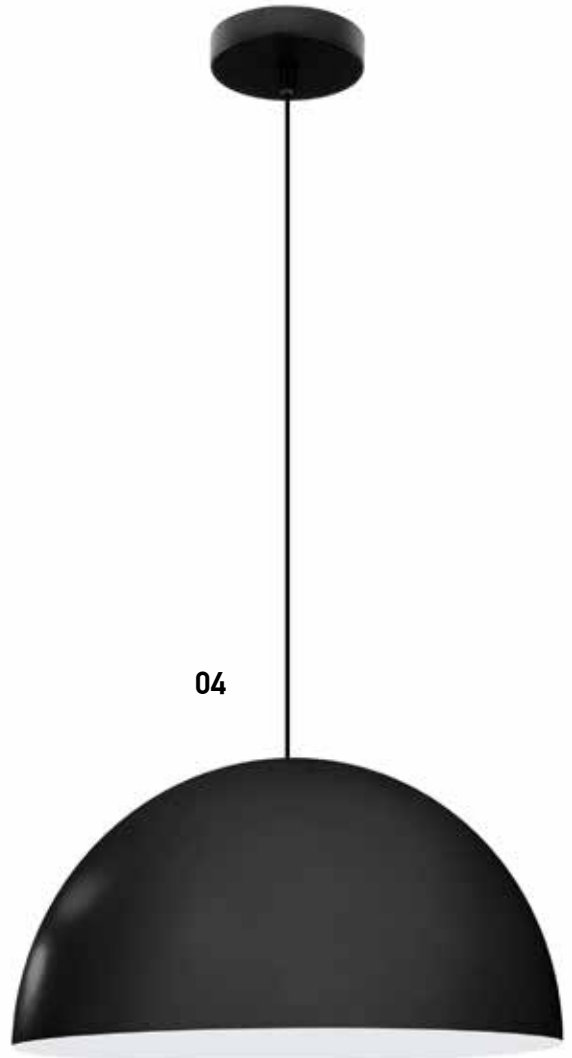

09830

06

04

Pendant light	Diameter 35cm	100-09830-03	1xE27
Pendant light	Diameter 50 cm	100-09830-04	1xE27
Pendant light	Diameter 70 cm	100-09830-05	3xE27
Pendant light	Diameter 90 cm	100-09830-06	3xE27

Material
Bulb holder
Cable
IP 20

Aluminium
E27, LED
120 cm

Suggested Colors