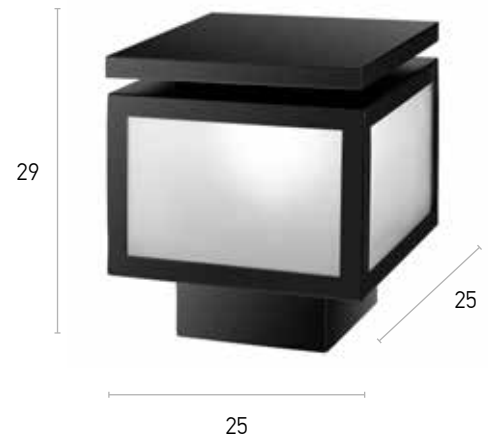

Suggested Colors

400

01329

18

10

Floor lamp		
Length 23 cm	Width 23 cm	Height 55 cm
Wall lamp		
Length 23 cm	Width 23 cm	Height 40 cm

100-01329-10

100-01329-18