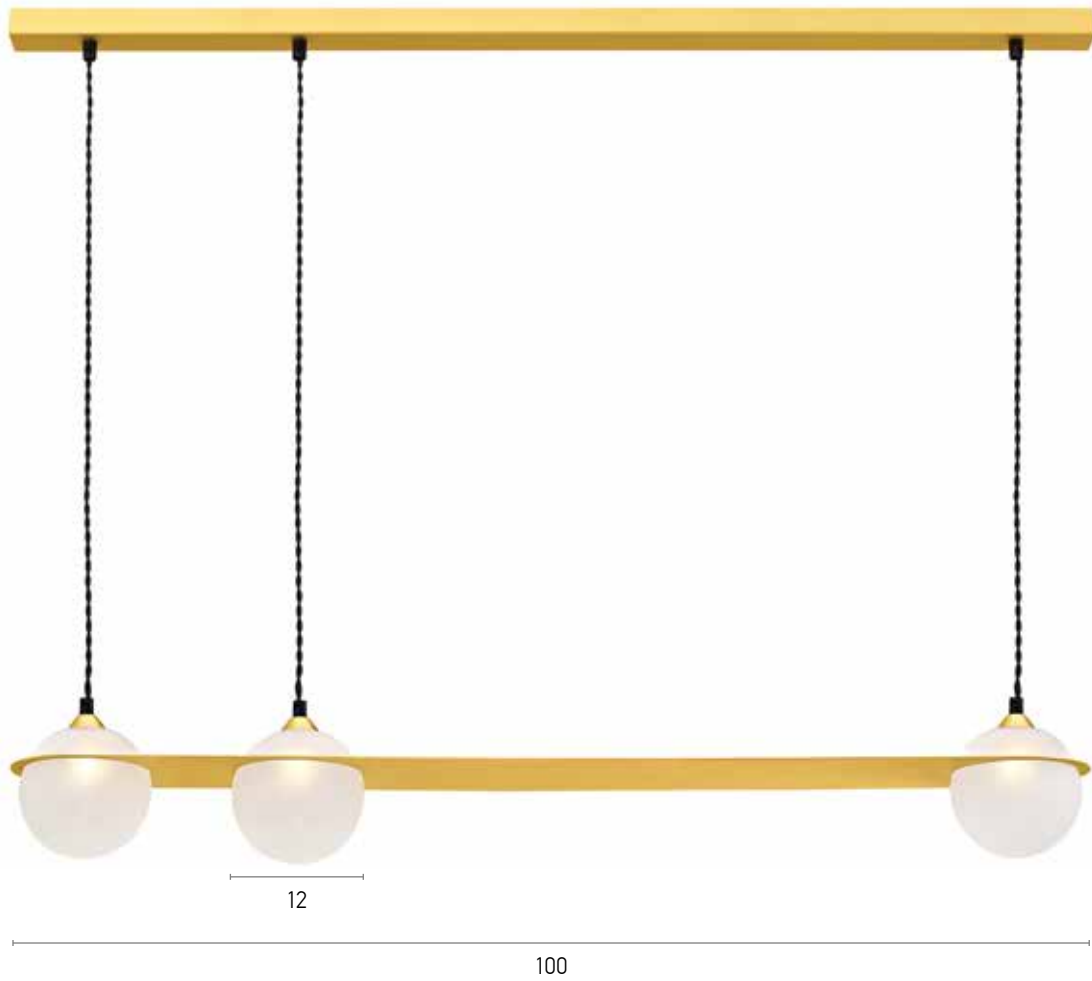

01201

3 light pendant

100-01201-07

Material
Bulb holder
Cable
IP 20

Metal
3xG9, LED
120 cm

Suggested Colors