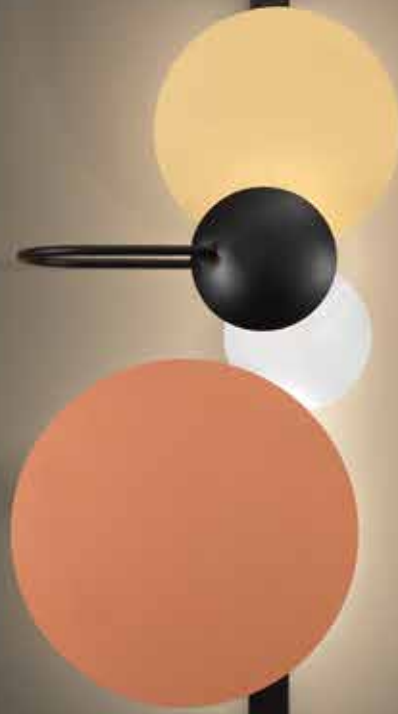

05

01

Table lamp	Transparent	Diameter 30 cm	Height 55 cm	106-06536-01
Pendant light	Transparent	Diameter 30 cm		106-06536-05
Pendant light	Smoke	Diameter 30 cm		106-06536-05
Material				Acrylic
Bulb holder				E27, LED
IP 20				

100-01320-18

Material
Bulb holder
Disk diameter
IP 20

Metal
Linestra (bulb included)
25 cm

Suggested Colors

01285

Wall lamp 3-disks Height 85 cm

100-01285-18

Material
Bulb holder
Disks diameter
IP 20
Color