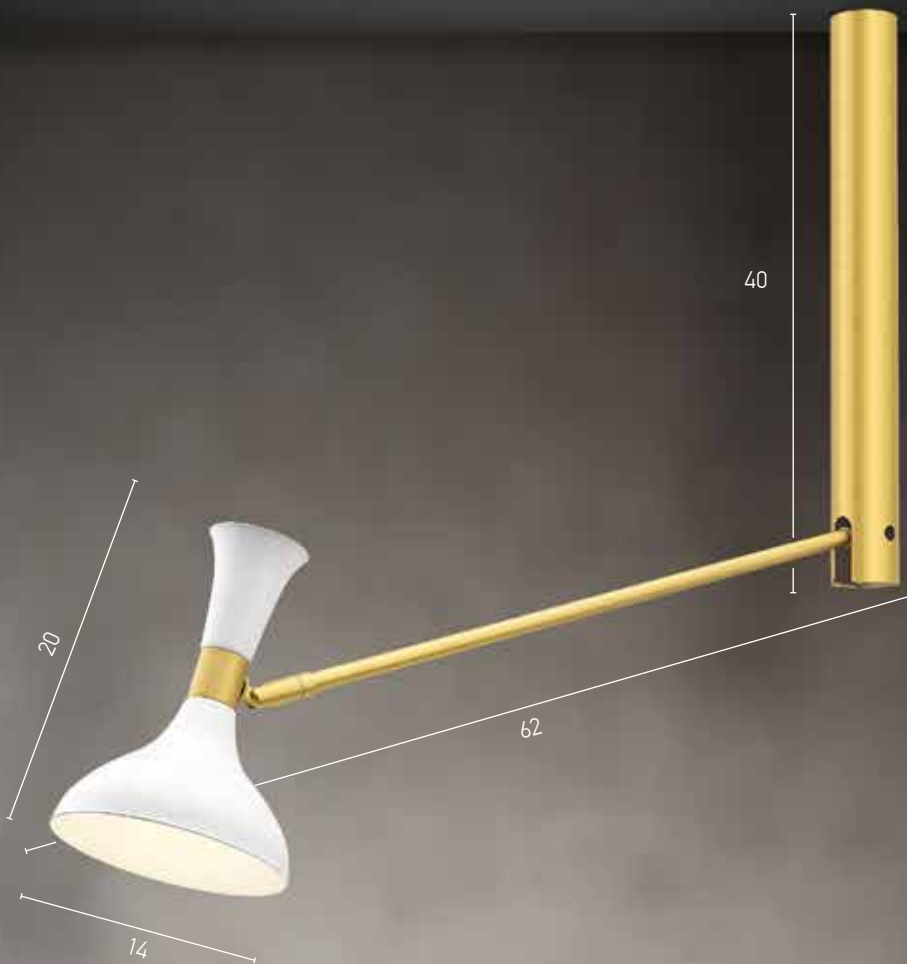

01172

Ceiling light

100-01172-20

Material
Bulb holder
IP 20

Metal
G9, LED

Suggested Colors

221