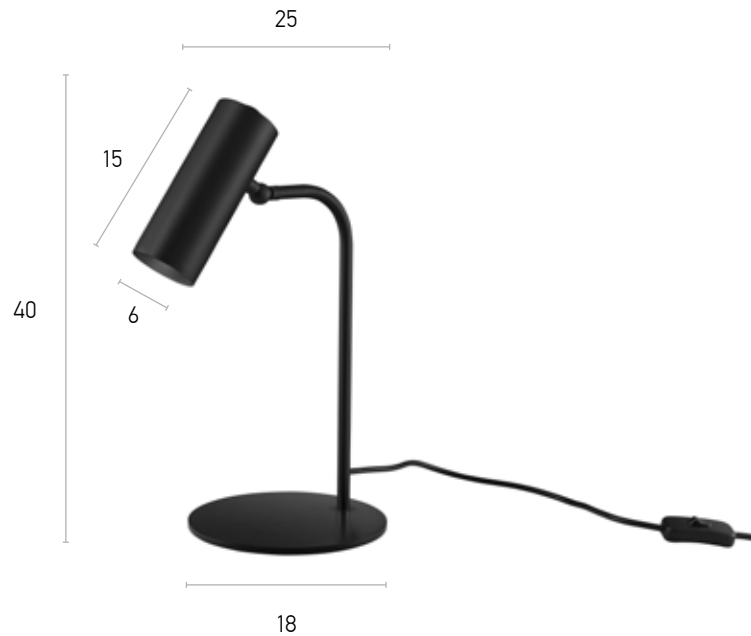

Table lamp

100-01281-01

Material
Bulb holder
Cable
IP 20

Metal
GU10, LED
150 cm

Suggested Colors