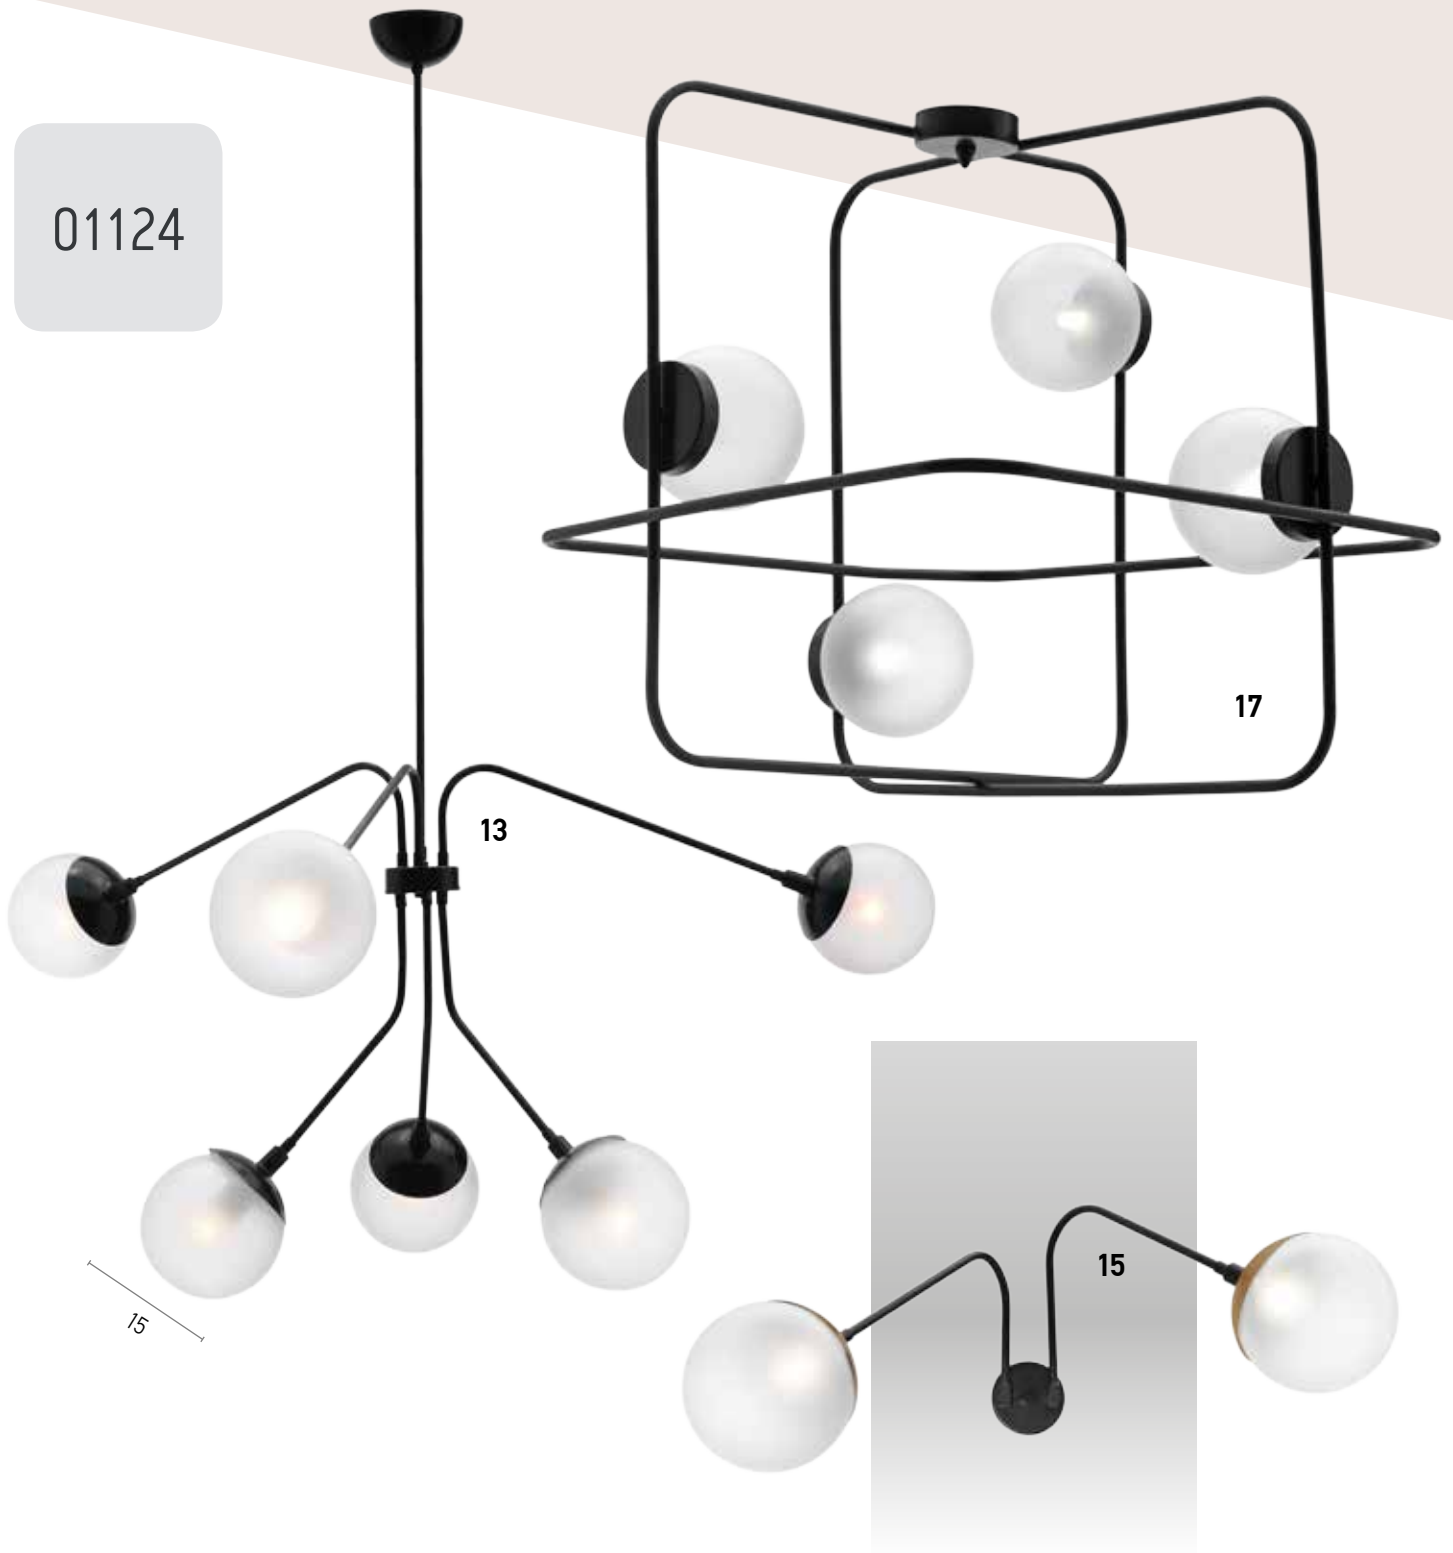

01161

3 light pendant

100-01161-07

Material

Metal

Bulb holder

G9, E27, LED

Ball diameter

100-01202-07BR
100-01202-12BR

Material
Bulb holder
Cable
IP 20

Metal
GU10, LED
120 cm

Suggested Colors

01124

6 light pendant
5 light pendant
Wall lamp
Ceiling lamp

Diameter 80 cm
Diameter 90 cm
Width 60 cm
Width 70 cm

Height 120 cm
Height 130 cm
Height 35 cm
Height 70 cm

Length 70 cm

100-01124-13
100-01124-14
100-01124-15
100-01124-17

Material
Bulb holder
IP 20

Suggested Colors

Metal
E27, LED

50

14

3 light Pendant
4 light Pendant

Length 85 cm
Length 95 cm

Height 20 cm
Height 20 cm

100-01184-04
100-01184-05

Material
Bulb holder
Cable
IP 20

Metal, Glass
G9, LED
120 cm

Suggested Colors

Gold Copper