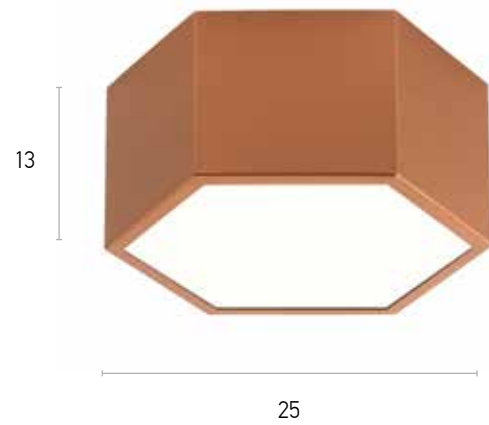

01298

20

201

21

211

Ceiling lamp

100-01298-20	LED 10W 3000K, 920 lm
100-01298-201	LED 10W 3000K, 920 lm
100-01298-21	LED 15W 3000K, 1350 lm
100-01298-211	LED 15W 3000K, 1350 lm

Material
IP 20

Metal

Suggested Colors