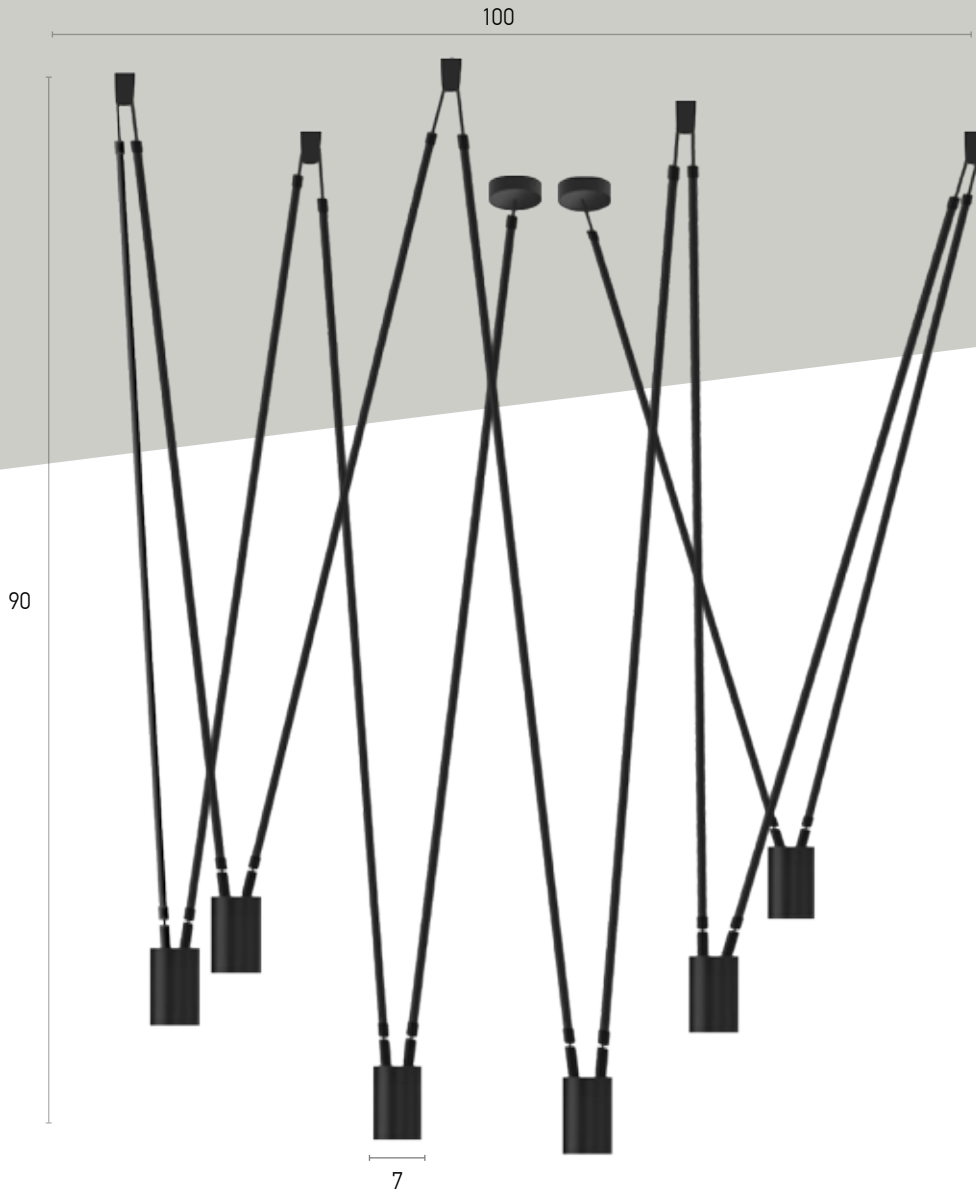

01084

6 light ceiling
9 light ceiling

Length 100 cm
Length 140 cm

Height 90 cm
Height 90 cm

120-01084-13
120-01084-09

Material
Bulb holder
IP 20

Suggested Colors

Metal
GU10, LED