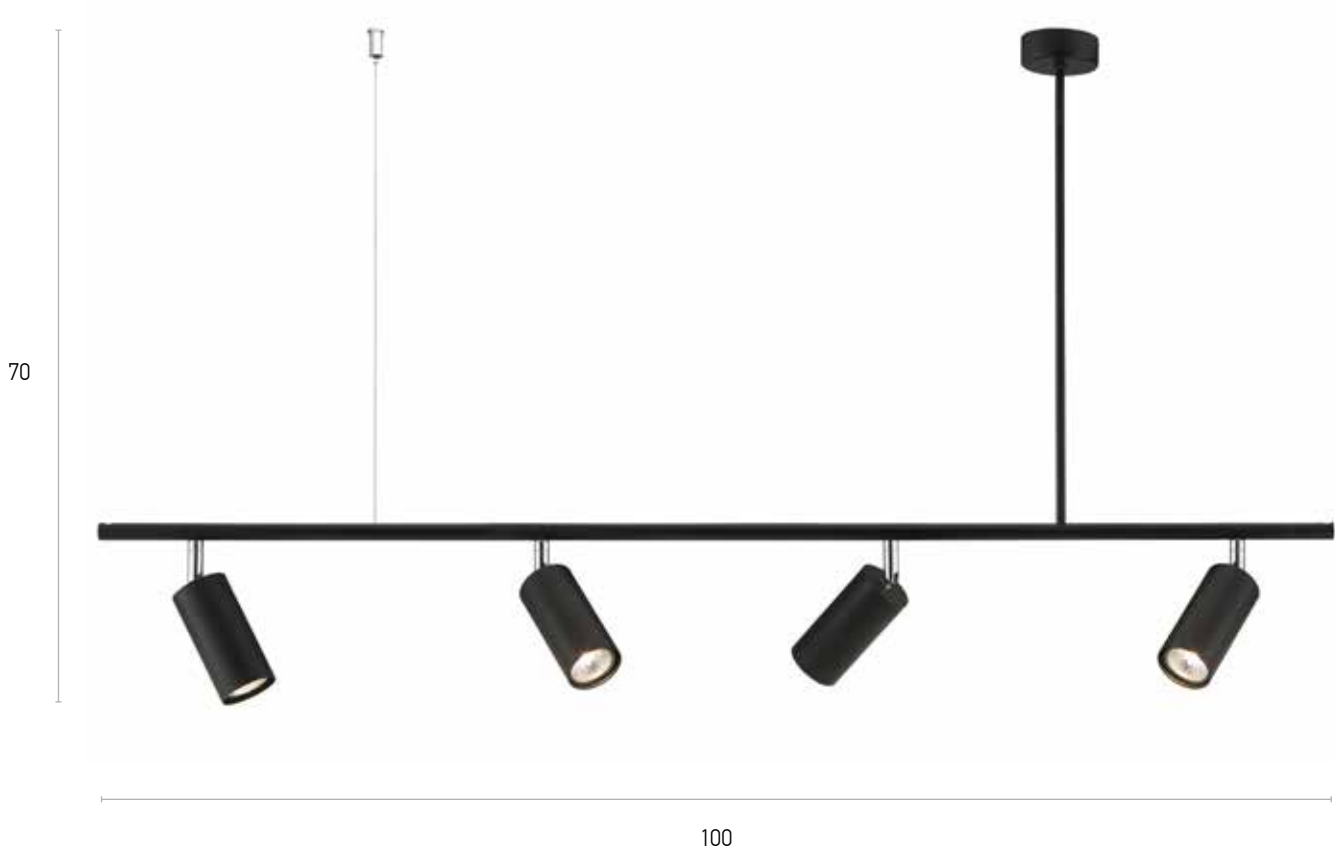

100-01202-07BR
100-01202-12BR

Material
Bulb holder
Cable
IP 20

Metal
GU10, LED
120 cm

Suggested Colors

01124

6 light pendant
5 light pendant
Wall lamp
Ceiling lamp

Diameter 80 cm
Diameter 90 cm
Width 60 cm
Width 70 cm

Height 120 cm
Height 130 cm
Height 35 cm
Height 70 cm

Length 70 cm

100-01124-13
100-01124-14
100-01124-15
100-01124-17

Material
Bulb holder
IP 20

Suggested Colors

Metal
E27, LED

50

14

01276

3-light pendant

Height 70 cm

Bar Length 90 cm

100-01276-07BR

4-light pendant

Height 70 cm

Bar Length 100 cm